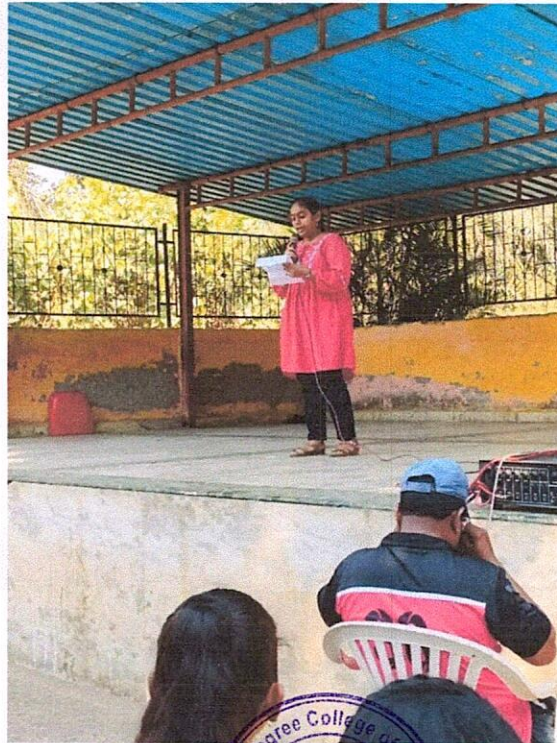

PIIONEERING EDUCATION
SINCE 1992

SHREE L. R. TIWARI DEGREE COLLEGE (Arts | Commerce | Science)

Approved by Government of Maharashtra & Affiliated to University of Mumbai

📍 Shree.L.R.Tiwari Educational Campus, Mira Road (E), Thane-401107, Maharashtra.

✉ slrtdc@rahuleducation.com 🌐 www.slrtdc.in ☎ 1800 210 1002