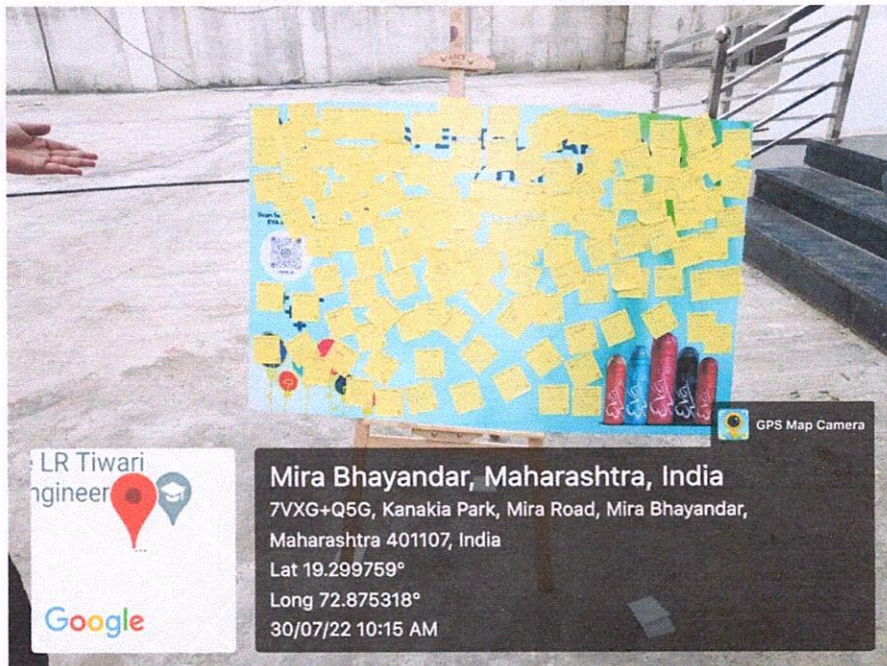

SHREE L. R. TIWARI DEGREE COLLEGE

(Arts | Commerce | Science)

Approved by Government of Maharashtra & Affiliated to University of Mumbai

Shree.L.R.Tiwari Educational Campus, Mira Road (E), Thane-401107, Maharashtra.