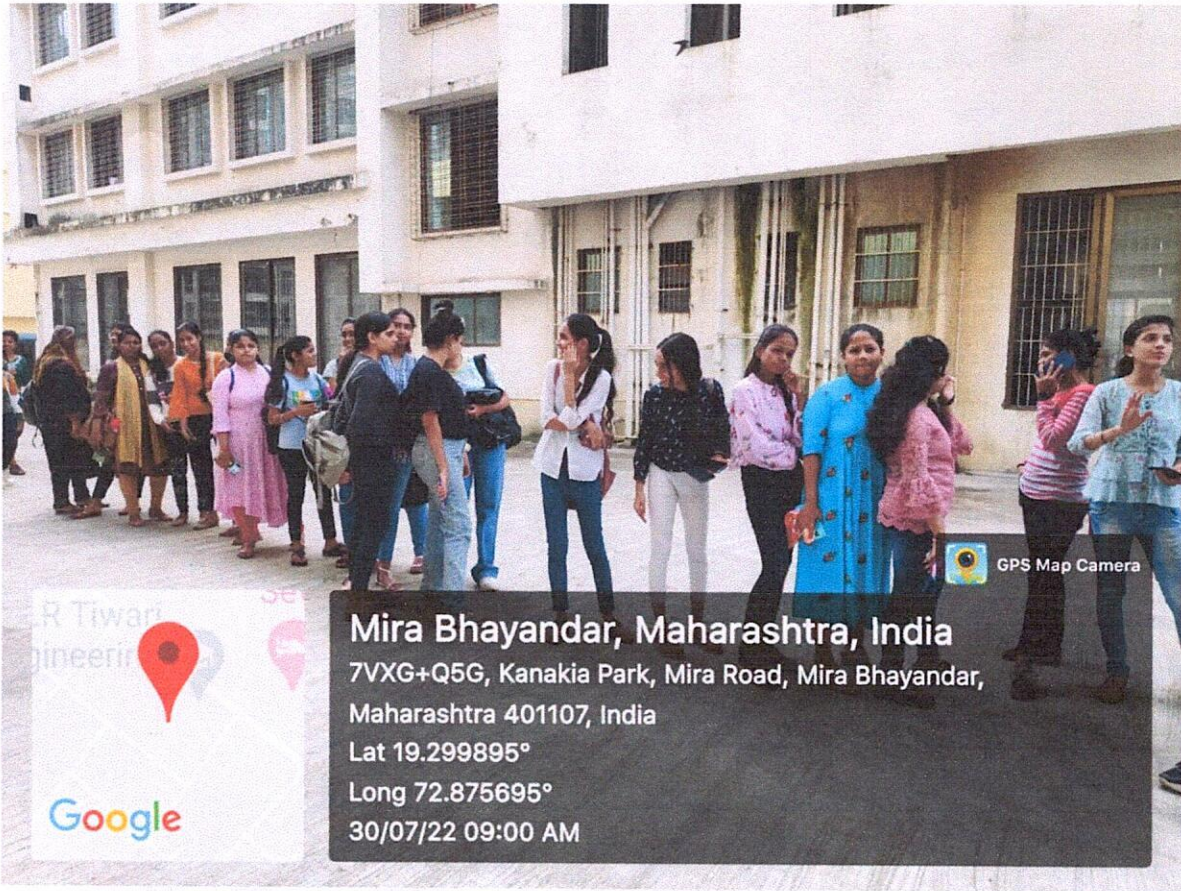

FOSTERING EDUCATION
SINCE 1992

SHREE L. R. TIWARI DEGREE COLLEGE

(Arts | Commerce | Science)

Approved by Government of Maharashtra & Affiliated to University of Mumbai

📍 Shree.L.R.Tiwari Educational Campus, Mira Road (E), Thane-401107, Maharashtra.

✉ slrtdc@rahuleducation.com 🌐 www.slrtdc.in ☎ 1800 210 1002