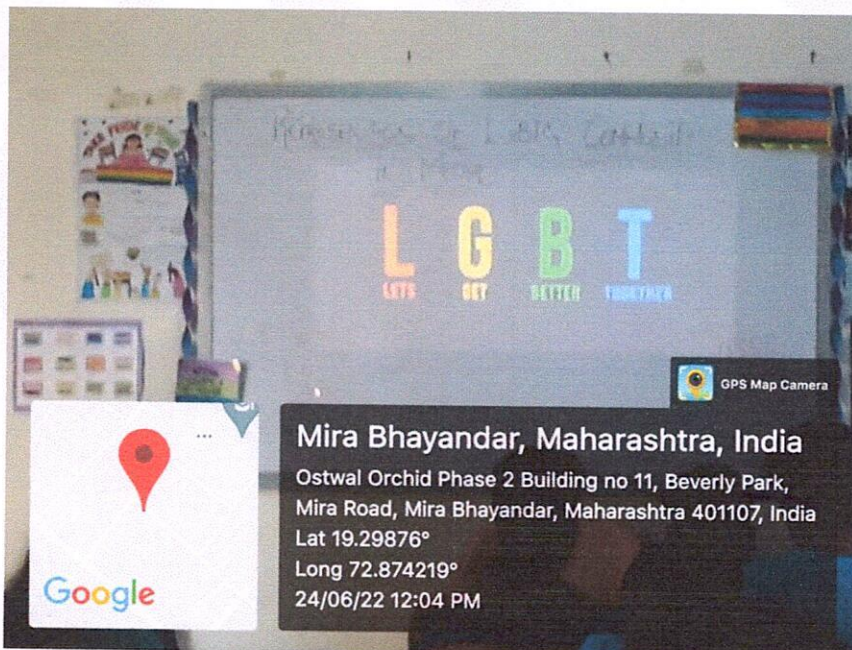

SHREE L. R. TIWARI DEGREE COLLEGE

(Arts | Commerce | Science)

Approved by Government of Maharashtra & Affiliated to University of Mumbai

📍 Shree.L.R.Tiwari Educational Campus, Mira Road (E), Thane-401107, Maharashtra.