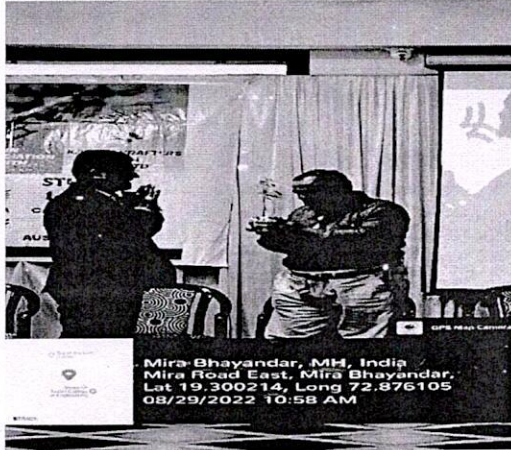

PIONEERING EDUCATION
SINCE 1992

SHREE L. R. TIWARI DEGREE COLLEGE

(Arts | Commerce | Science)

Approved by Government of Maharashtra & Affiliated to University of Mumbai

📍 Shree.L.R.Tiwari Educational Campus, Mira Road (E), Thane-401107, Maharashtra.

✉ slrtdc@rahuleducation.com

🌐 www.slrtdc.in

☎ 1800 210 1002