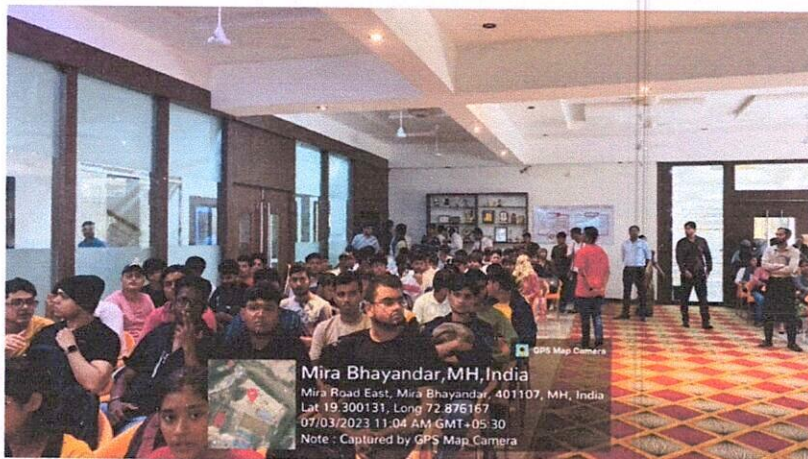

Shree Rahul Education Society's
Shree L. R. Tiwari Degree College of Arts, Commerce & Science
Shree L.R. Tiwari Educational Campus, Mira Road (E), Thane-401107, Maharashtra

event topic : Bms/BBF/ BAmMC
Date: 31-12-23
Name of the committee: Cum gratuation event
Venue & Time: 10-40 seminar hall.

Sr. No.	Name	Class	Contact No.	Signature
1.04	Mairnasayep	SYBBI	816949774	
2.04	Sofiya Miranda	SYBBI	8104260078	
3.04	Aymaan Mirza	SYBBI	9892286172	
4)	Raveena Soni	SYBBI	7715990807	
5)	Aashika Kothkar	SYBBI	9967734971	A.S.K.
6)	Manjiri Kothekar	SYBBI	9004543779	MK
7]	Angali Nambiar	SYBMS	7198009870	Angali
8]	Sonam Rai	6YBMS	8452808548	Sonam
9]	Prachi Patel	5YBMS	7977075312	Prachi
10	Nikita Mishra	TYBMS	9324661559	
11.	Vandana Gupta	TYBMS	7307980568	
12.	Diya Shetty	TYBMS	9867744381	
13.	Komal Gupta	TYBMS	7738799045	
14.	Arushii Tripathi	TYBMS	9892870343	
15.	Varsha Jha	TYBMS	7506728123	
16-	Swedel Rodrigues	TYBMS	7715834674	
17.	Sujata Mishra	SYBMS	7738430003	
18.	Astha Prajapati	SYBMS	8779777817	
19.	Ashwini Gupta	TYBCOM	7225093686	
20.	Mahi Alam	TYBCOM	8828168658	
21.	Anishka Kanojia	SYBMS	9768323897