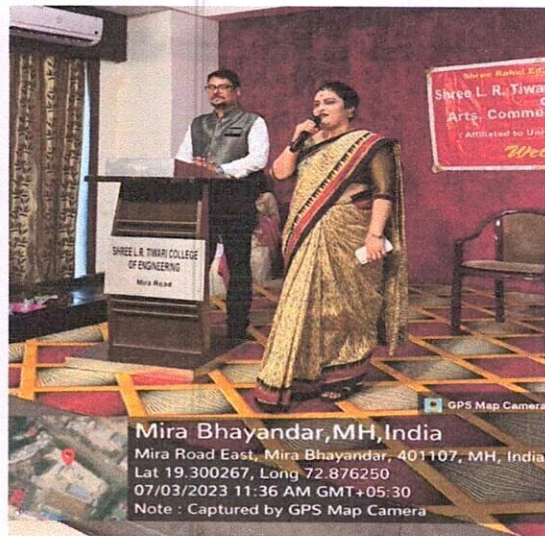

Dr. Sanjay Mishra
I/C Principal
Shree L. R. Tiwari Degree College of Arts, Comm. & Sci.
Kandiv Park, Mira Road (East),
Dist. Thane - 401107, Maharashtra

Shree Rahul Education Society's
Shree L. R. Tiwari Degree College of Arts, Commerce & Science
Shree L.R. Tiwari Educational Campus, Mira Road (E), Thane-401107, Maharashtra

event topic : Bms/BBF/ BAmMC
Date: 31-12-23
Name of the committee: Cum gratuation event
Venue & Time: 10-40 seminar hall.

Sr. No.	Name	Class	Contact No.	Signature
1.04	Mairnasayep	SYBBI	816949774	
2.04	Sofiya Miranda	SYBBI	8104260078	
3.04	Aymaan Mirza	SYBBI	9892286172	
4)	Raveena Soni	SYBBI	7715990807	
5)	Aashika Kothkar	SYBBI	9967734971	A.S.K.
6)	Manjiri Kothekar	SYBBI	9004543779	MK
7]	Angali Nambiar	SYBMS	7198009870	Angali
8]	Sonam Rai	6YBMS	8452808548	Sonam
9]	Prachi Patel	5YBMS	7977075312	Prachi
10	Nikita Mishra	TYBMS	9324661559	
11.	Vandana Gupta	TYBMS	7307980568	
12.	Diya Shetty	TYBMS	9867744381	
13.	Komal Gupta	TYBMS	7738799045	
14.	Arushii Tripathi	TYBMS	9892870343	
15.	Varsha Jha	TYBMS	7506728123	
16-	Swedel Rodrigues	TYBMS	7715834674	
17.	Sujata Mishra	SYBMS	7738430003	
18.	Astha Prajapati	SYBMS	8779777817	
19.	Ashwini Gupta	TYBCOM	7225093686	
20.	Mahi Alam	TYBCOM	8828168658	
21.	Anishka Kanojia	SYBMS	9768323897