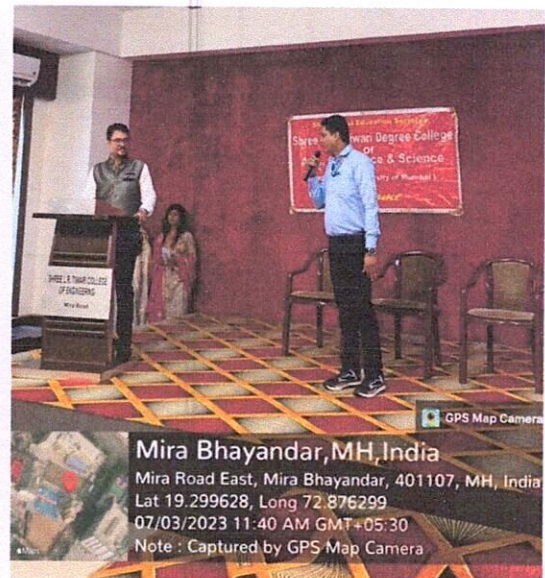

Shree Rahul Education Society's
Shree L. R. Tiwari Degree College of Arts, Commerce & Science
Shree L.R. Tiwari Educational Campus, Mira Road (E), Thane-401107, Maharashtra

event topic : Bms/BBF/ BAmMC
Date: 31-12-23
Name of the committee: Cum gratuation event
Venue & Time: 10-40 seminar hall.

Sr. No.	Name	Class	Contact No.	Signature
1.04	Mairnasayep	SYBBI	816949774	
2.04	Sofiya Miranda	SYBBI	8104260078	
3.04	Aymaan Mirza	SYBBI	9892286172	
4)	Raveena Soni	SYBBI	7715990807	
5)	Aashika Kothkar	SYBBI	9967734971	A.S.K.
6)	Manjiri Kothekar	SYBBI	9004543779	MK
7]	Angali Nambiar	SYBMS	7198009870	Angali
8]	Sonam Rai	6YBMS	8452808548	Sonam
9]	Prachi Patel	5YBMS	7977075312	Prachi
10	Nikita Mishra	TYBMS	9324661559	
11.	Vandana Gupta	TYBMS	7307980568	
12.	Diya Shetty	TYBMS	9867744381	
13.	Komal Gupta	TYBMS	7738799045	
14.	Arushii Tripathi	TYBMS	9892870343	
15.	Varsha Jha	TYBMS	7506728123	
16-	Swedel Rodrigues	TYBMS	7715834674	
17.	Sujata Mishra	SYBMS	7738430003	
18.	Astha Prajapati	SYBMS	8779777817	
19.	Ashwini Gupta	TYBCOM	7225093686	
20.	Mahi Alam	TYBCOM	8828168658	
21.	Anishka Kanojia	SYBMS	9768323897