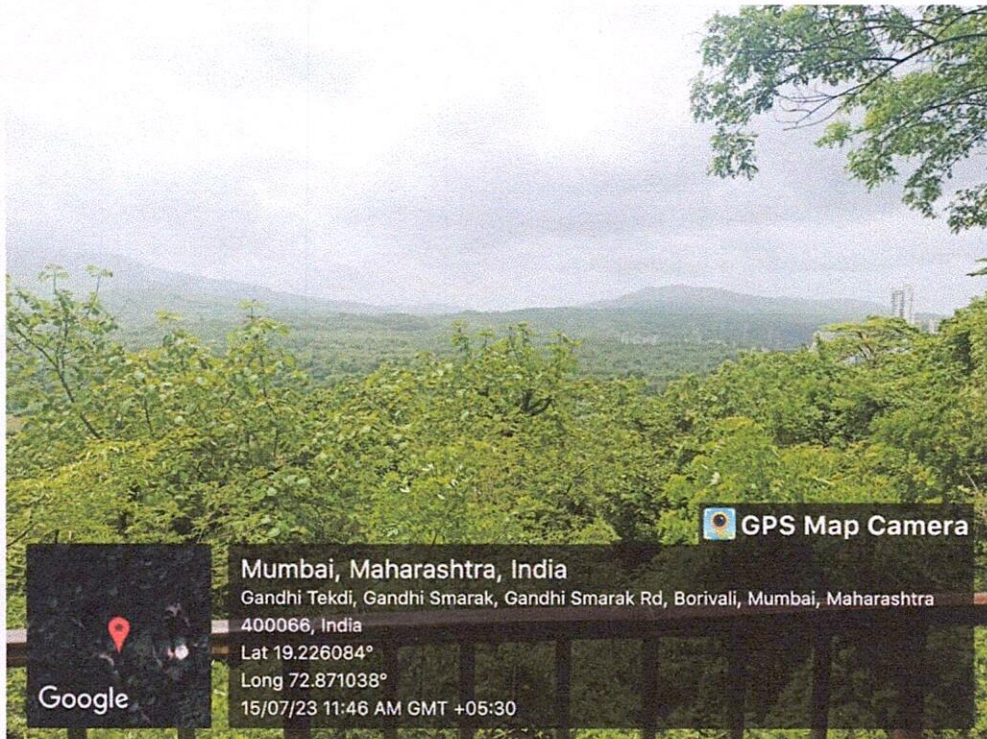

Mumbai, Maharashtra, India
Gandhi Tekdi, Gandhi Smarak, Gandhi Smarak Rd, Borivali, Mumbai, Maharashtra
400066, India
Lat 19.226084°
Long 72.871038°
15/07/23 11:46 AM GMT +05:30