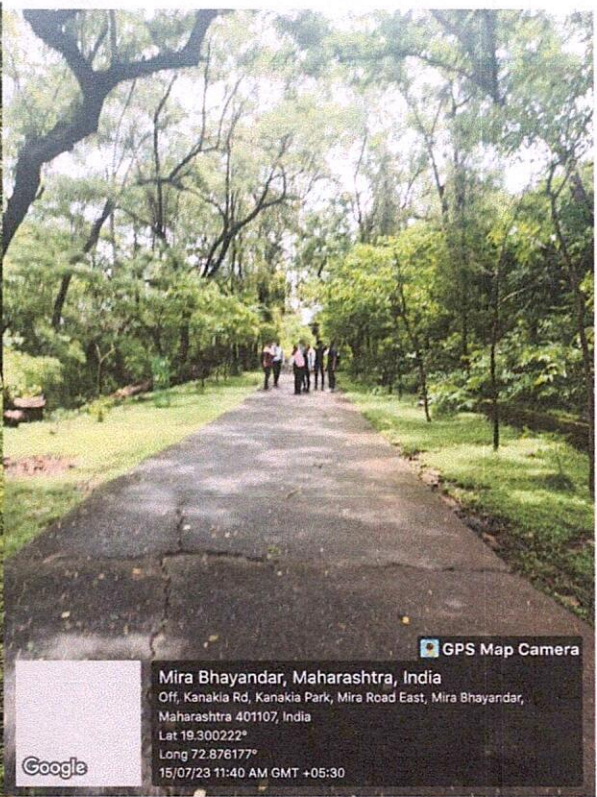

GPS Map Camera
Mira Bhayandar, Maharashtra, India
Off, Kanakia Rd, Kanakia Park, Mira Road East, Mira Bhayandar,
Maharashtra 401107, India
Lat 19.300222°
Long 72.878177°
15/07/23 11:40 AM GMT +05:30