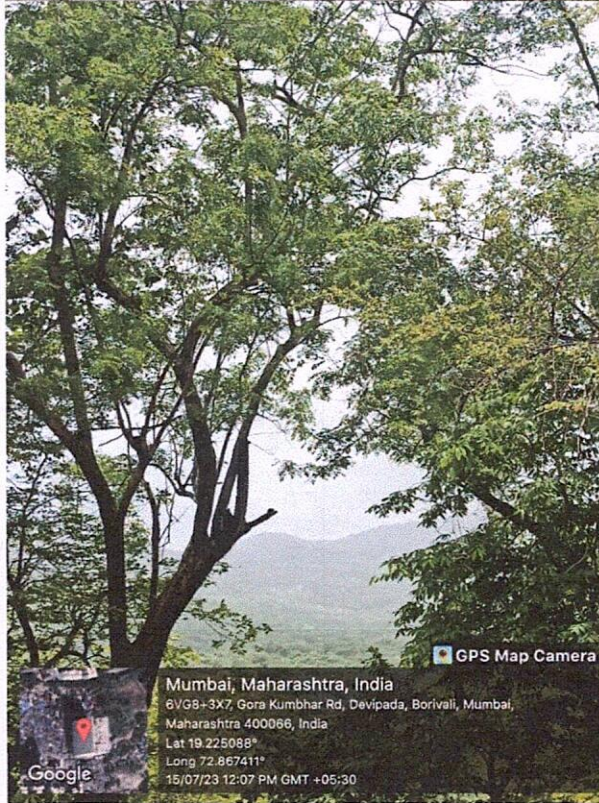

GPS Map Camera
Mumbai, Maharashtra, India
6VGG+3X7 Gora Kumbhar Rd, Devipada, Borivali, Mumbai,
Maharashtra 400066, India
Lat 19.225088°
Long 72.867411°
15/07/23 12:07 PM GMT +05:30