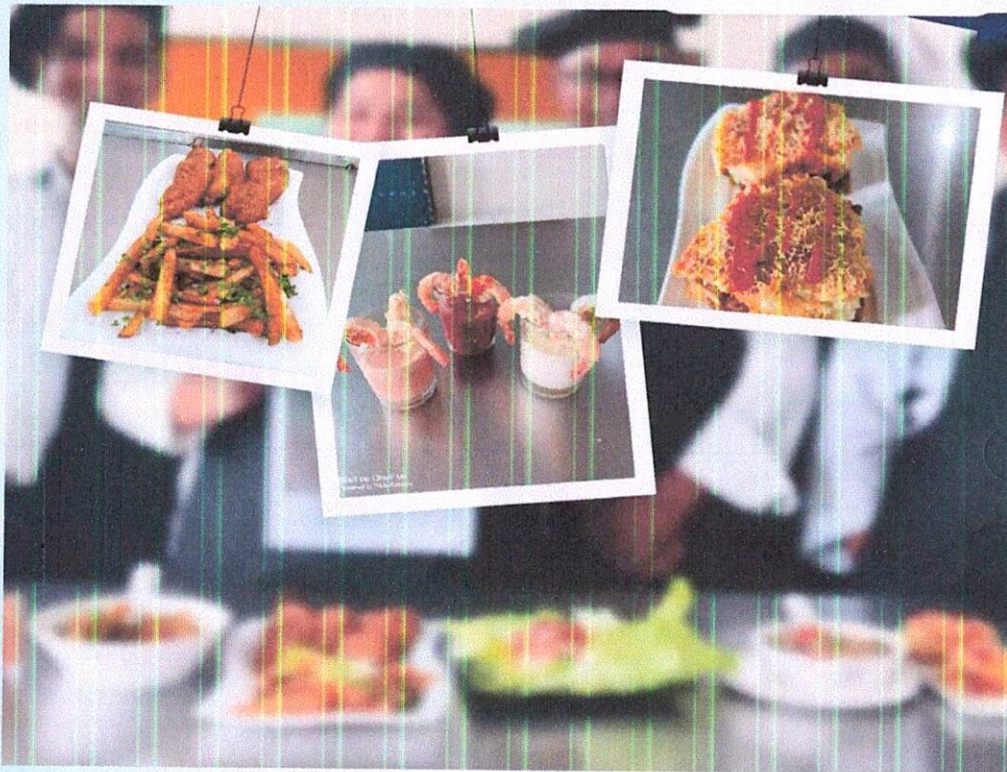

SHREE L. R. TIWARI DEGREE COLLEGE (Arts | Commerce | Science)

Approved by Government of Maharashtra & Affiliated to University of Mumbai

Department of BSc.HS in Collaboration with Alumni Association Organizing a Guest Lecture

MR. Abhinav Singh
Alumni - BSc.HS

09th January, 2023
12:00pm onwards
Venue: Room No – 504

Prof. Kishor Saha
Dean of BSc.HS

Prof. Sunil Vishwakarma
Alumni Convenor

Dr. Sanjay Mishra
I/C Principal