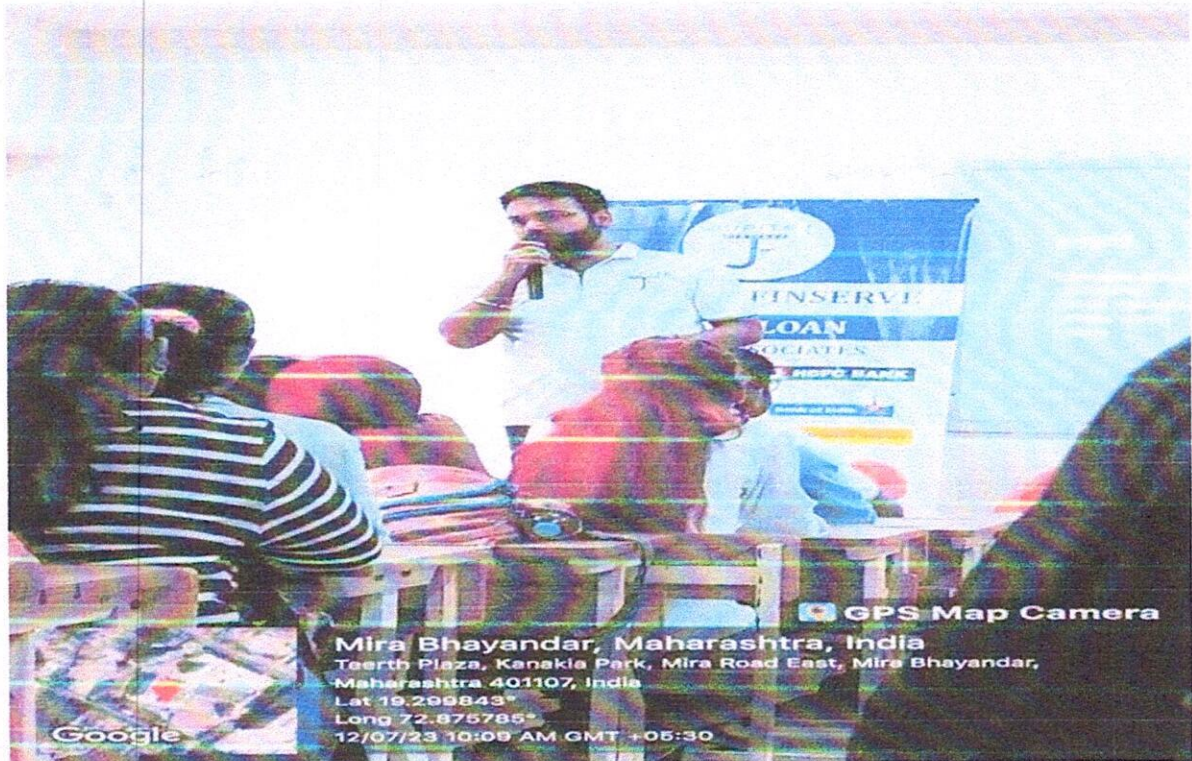

RAHULE EDUCATION
SINCE 1992

SHREE L. R. TIWARI DEGREE COLLEGE

(Arts | Commerce | Science)

Approved by Government of Maharashtra & Affiliated to University of Mumbai

📍 Shree.L.R.Tiwari Educational Campus, Mira Road (E), Thane-401107, Maharashtra.

✉ slrtdc@rahuleducation.com 🌐 www.slrtdc.in ☎ 1800 210 1002