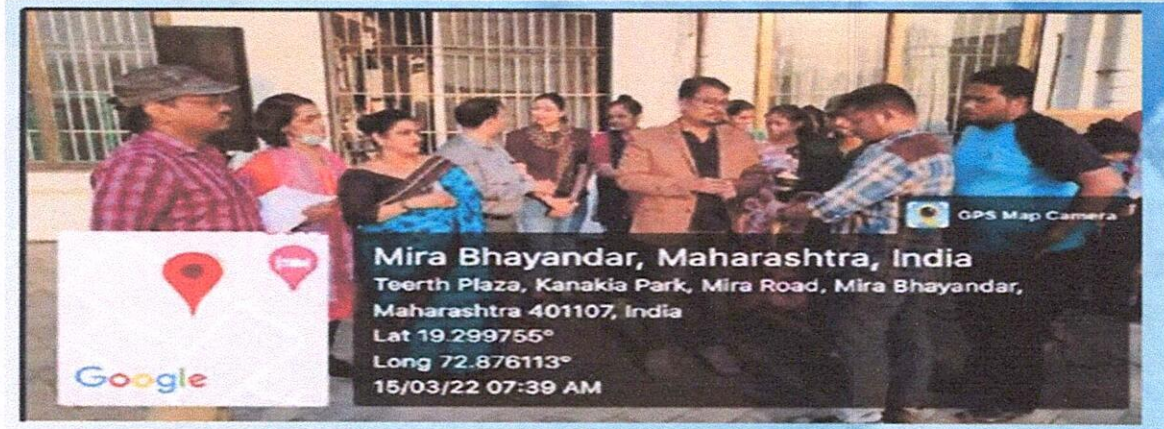

SHREE L. R. TIWARI DEGREE COLLEGE

(Arts | Commerce | Science)

Approved by Government of Maharashtra & Affiliated to University of Mumbai