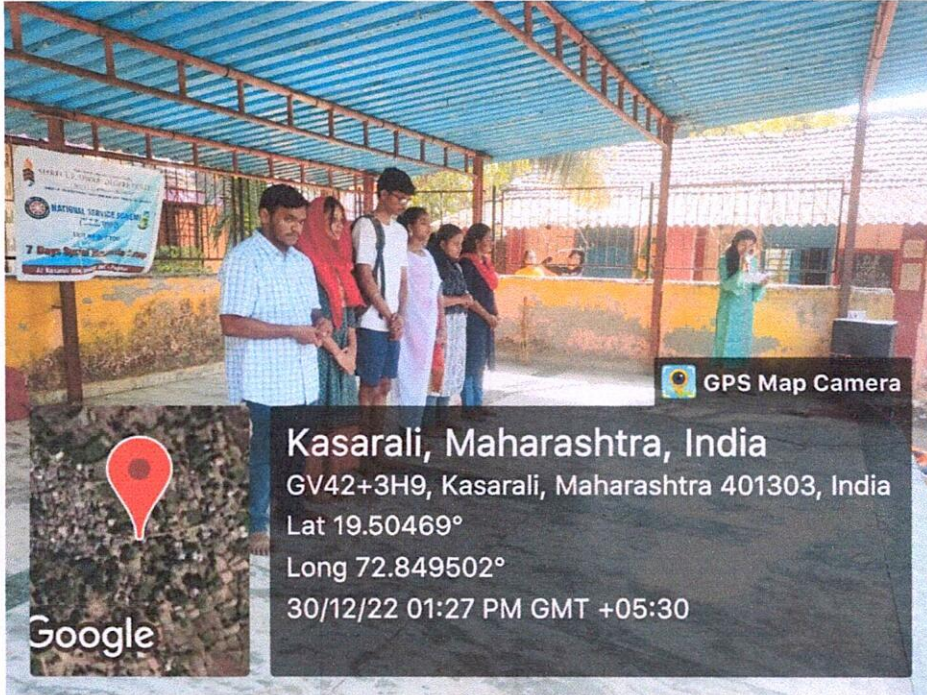

FOSTERING EDUCATION
SINCE 1992

SHREE L. R. TIWARI DEGREE COLLEGE

(Arts | Commerce | Science)

Approved by Government of Maharashtra & Affiliated to University of Mumbai

Google

Google