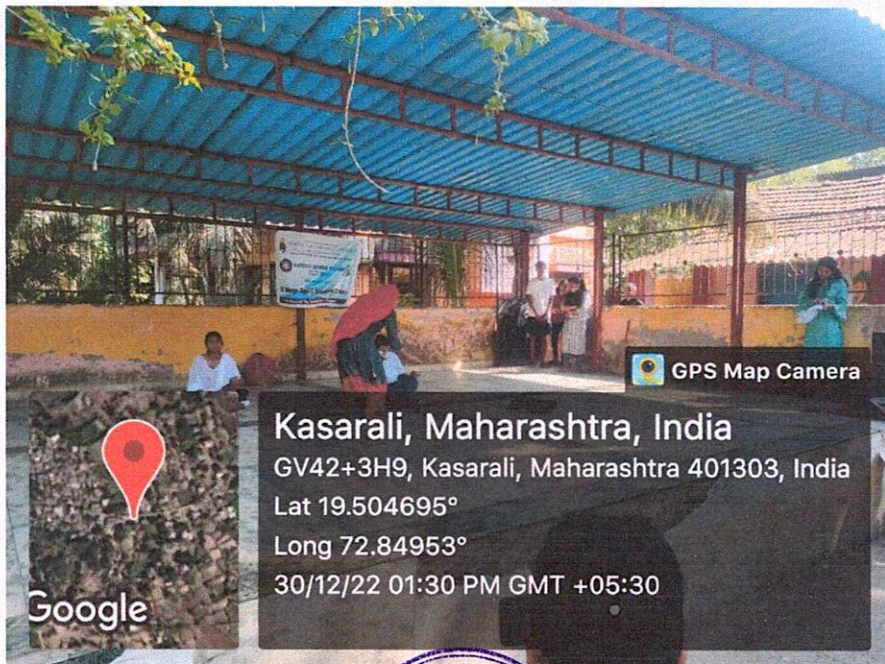

FOSTERING EDUCATION
SINCE 1992

SHREE L. R. TIWARI DEGREE COLLEGE

(Arts | Commerce | Science)

Approved by Government of Maharashtra & Affiliated to University of Mumbai

📍 Shree.L.R.Tiwari Educational Campus, Mira Road (E), Thane-401107, Maharashtra.

✉ slrtdc@rahuleducation.com 🌐 www.slrtdc.in ☎ 1800 210 1002