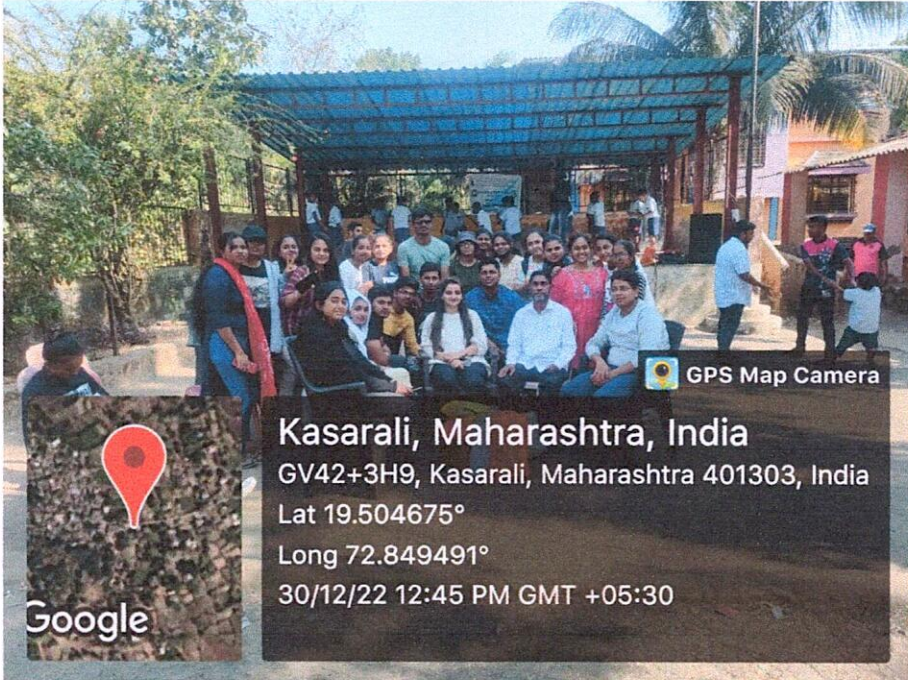

FOSTERING EDUCATION
SINCE 1992

SHREE L. R. TIWARI DEGREE COLLEGE

(Arts | Commerce | Science)

Approved by Government of Maharashtra & Affiliated to University of Mumbai

📍 Shree.L.R.Tiwari Educational Campus, Mira Road (E), Thane-401107, Maharashtra.

✉️ slrtdc@rahuleducation.com 🌐 www.slrtdc.in ☎️ 1800 210 1002