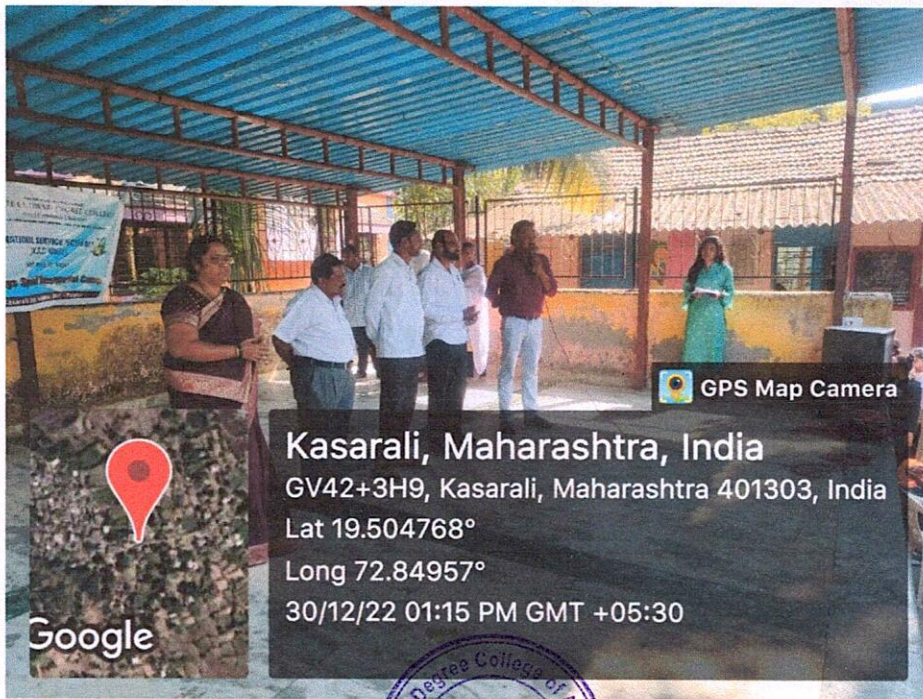

FOSTERING EDUCATION
SINCE 1992

SHREE L. R. TIWARI DEGREE COLLEGE

(Arts | Commerce | Science)

Approved by Government of Maharashtra & Affiliated to University of Mumbai

📍 Shree.L.R.Tiwari Educational Campus, Mira Road (E), Thane-401107, Maharashtra.

✉️ slrtdc@rahuleducation.com 🌐 www.slrtdc.in ☎️ 1800 210 1002