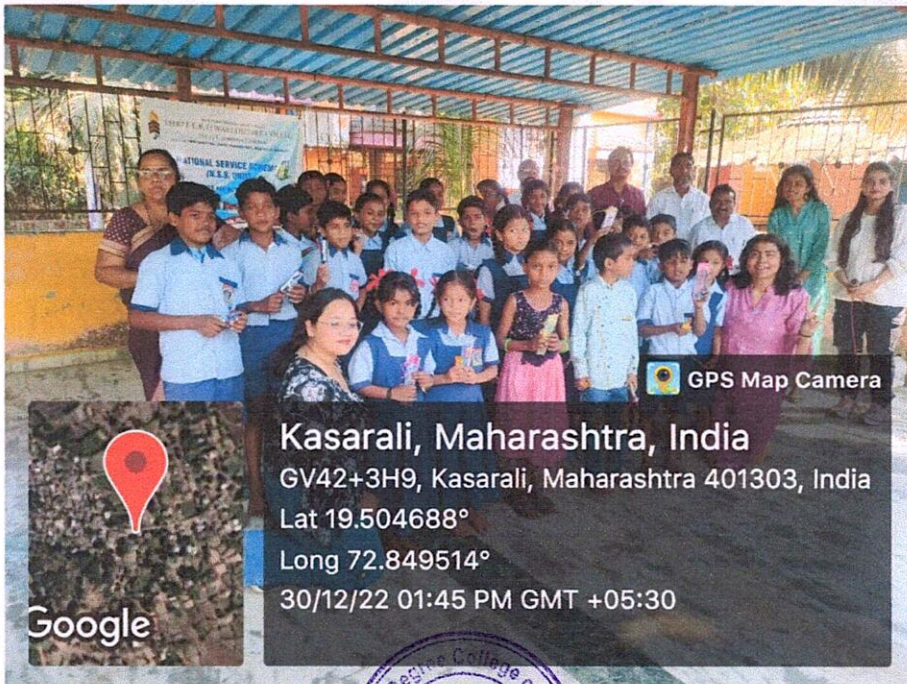

FOSTERING EDUCATION
SINCE 1992

SHREE L. R. TIWARI DEGREE COLLEGE

(Arts | Commerce | Science)

Approved by Government of Maharashtra & Affiliated to University of Mumbai

Google

Google

Google

📍 Shree.L.R.Tiwari Educational Campus, Mira Road (E), Thane-401107, Maharashtra.

✉ slrtdc@rahuleducation.com 🌐 www.slrtdc.in ☎ 1800 210 1002