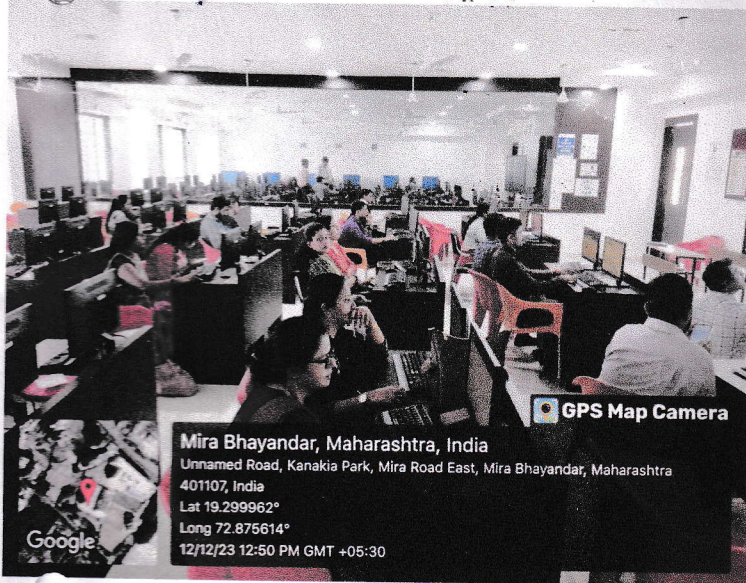

GPS Map Camera

Mira Bhayandar, Maharashtra, India
Unnamed Road, Kanakia Park, Mira Road East, Mira Bhayandar, Maharashtra
401107, India
Lat 19.299962°
Long 72.875614°
12/12/23 12:50 PM GMT +05:30

Google