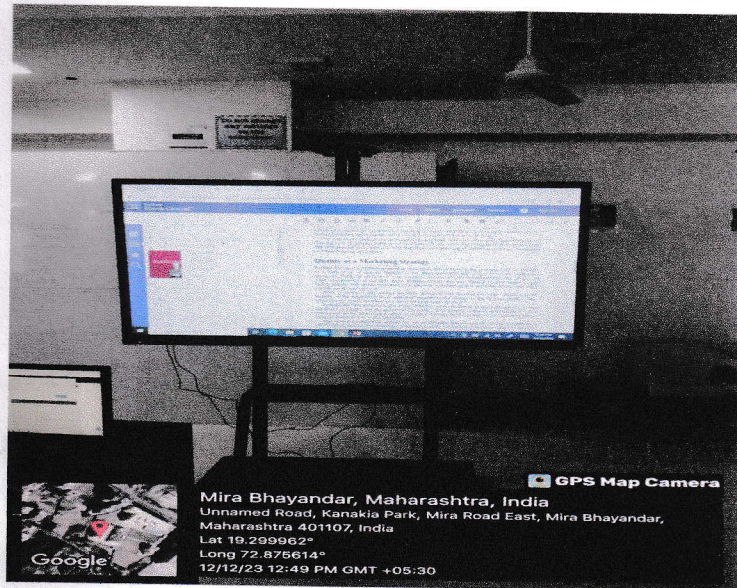

GPS Map Camera

Mira Bhayandar, Maharashtra, India
Unnamed Road, Kanakia Park, Mira Road East, Mira Bhayandar,
Maharashtra 401107, India
Lat 19.299962°
Long 72.875614°
12/12/23 12:49 PM GMT +05:30

Google