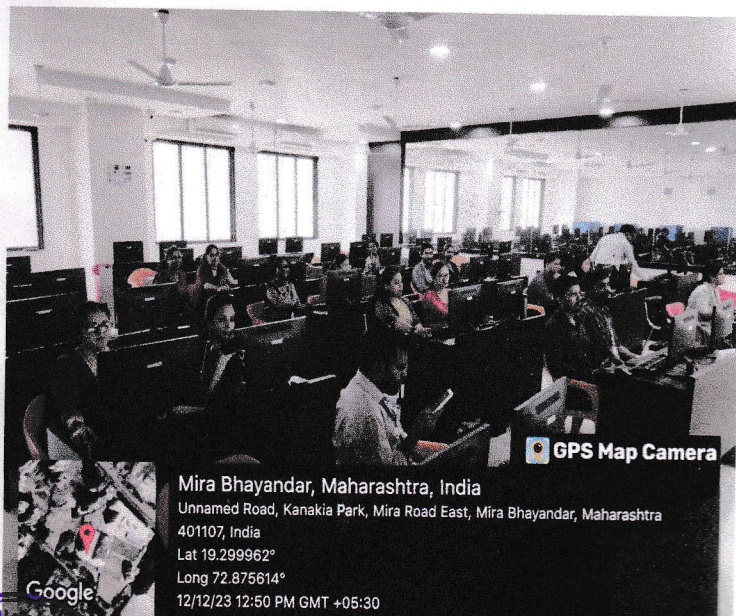

GPS Map Camera

Mira Bhayandar, Maharashtra, India
Unnamed Road, Kanakia Park, Mira Road East, Mira Bhayandar, Maharashtra
401107, India
Lat 19.299962°
Long 72.875614°
12/12/23 12:50 PM GMT +05:30

Google