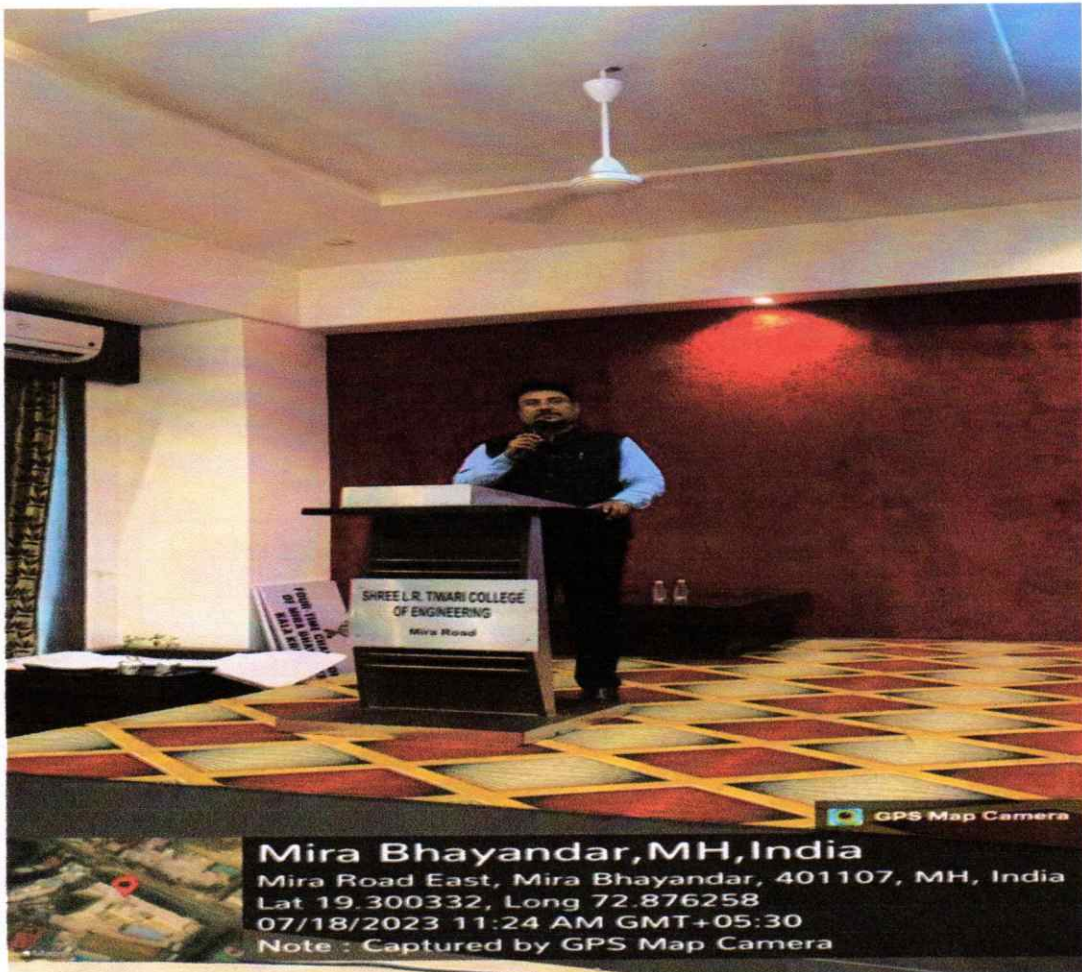

SHREE L. R. TIWARI DEGREE COLLEGE

(Arts | Commerce | Science)

Approved by Government of Maharashtra & Affiliated to University of Mumbai

18/7/23 IBM Skillsbuild
Program

Sr. No	Name of Student	Class	Contact number	Sign
1	Vaisha Jha	JyBMS	7506728123	
2	Diya Shetty	JyBMS	9867744381	
3	Vandana Gupta	JyBMS	7307980568	
4	Payal Jha	TYBMS	9136302040	
5	Sakshi Awarde	TYBMS	9930087515	
6	Aachal Metha	TY-BARCH	7218980666	
7	Alyna Shaikh	TY-BARCH	7700930699	
8	Ashwini Tripathi	TyBMS	9892870345	
9	Afreen Khan	TYBMS	9324133907	
10	Salleha Nakhwa	TYBMS	9136320402	
11	Swedel Rodrigues	TYBMS	7115834674	
12	Aalim Sayed	FY-BARCH	8976647909	
13	Siddiqui Malika	FY-BARCH	8879962382	
14	Siddiqui Raina	FY-BARCH	9820630625	
15	Neha Singh	F.Y.B.Arch	9372971804	
16	KRITI SHAH	T.Y.B. ARCH	8104830799	
17	DISHA TANK	T.Y.B. ARCH	9653201832	
18	SURSHI TRIPATHI	T.Y.B ARCH	9326262331	
19	KRITIKA SHARMA	T.Y.B. ARCH	9326354241	
20	KHUSHI SHARMA	T.Y.B. ARCH	8355915212	
21	KRISHNA DUNEY	T.Y.D. ARCH	8828313358	
22	VRINDA NAIR	T.Y.BARCH	9446626138	
23	TALEKAR KHUSHI	T.Y.B.Arch	9870468833	
24	AKSA MBABU	TY. B. Arch	8856034977	
25	KRUTIKA BHOIR	TY. B-Arch	8928096848	
26	DIKSHA MBHRAM	T.Y B-Arch	8530871197	
27	Sakshi Mandhare	4th Y. B. Arch	7506608484	
28	Tisha Malviya	4th Y. Barch	7742547955	
29	Devyani Sonawane	4th Y BArch	8104897875	
30	Pruthvi Kudalkar	5th Year	8850404424	
31	Aaisha Shaikh	5th Year	7972410732	

Shree.LR.Tiwari Educational Campus, Mira Road (E), Thane-401107, Maharashtra