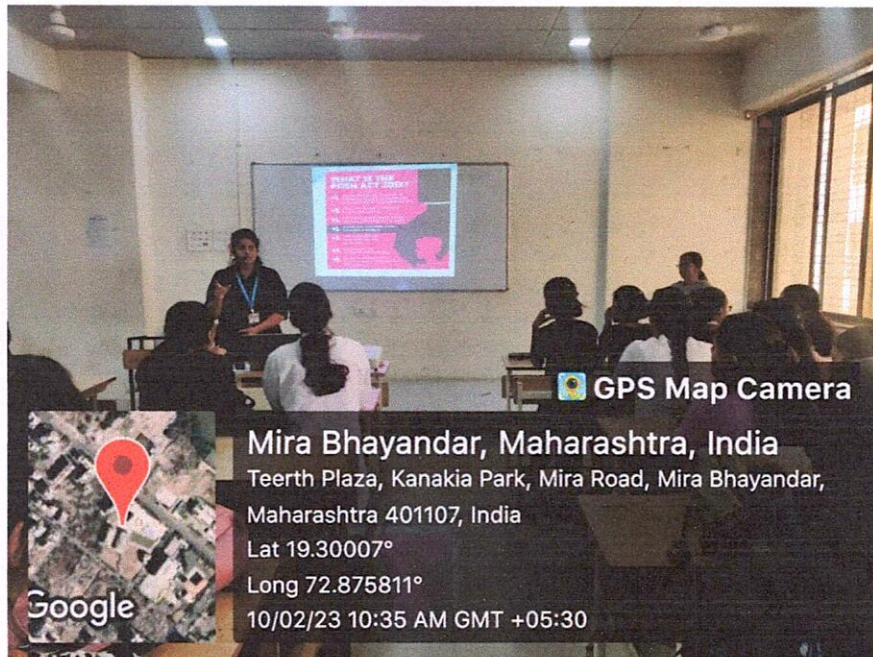

SHREE L. R. TIWARI DEGREE COLLEGE

(Arts | Commerce | Science)

Approved by Government of Maharashtra & Affiliated to University of Mumbai

📍 Shree.L.R.Tiwari Educational Campus, Mira Road (E), Thane-401107, Maharashtra.