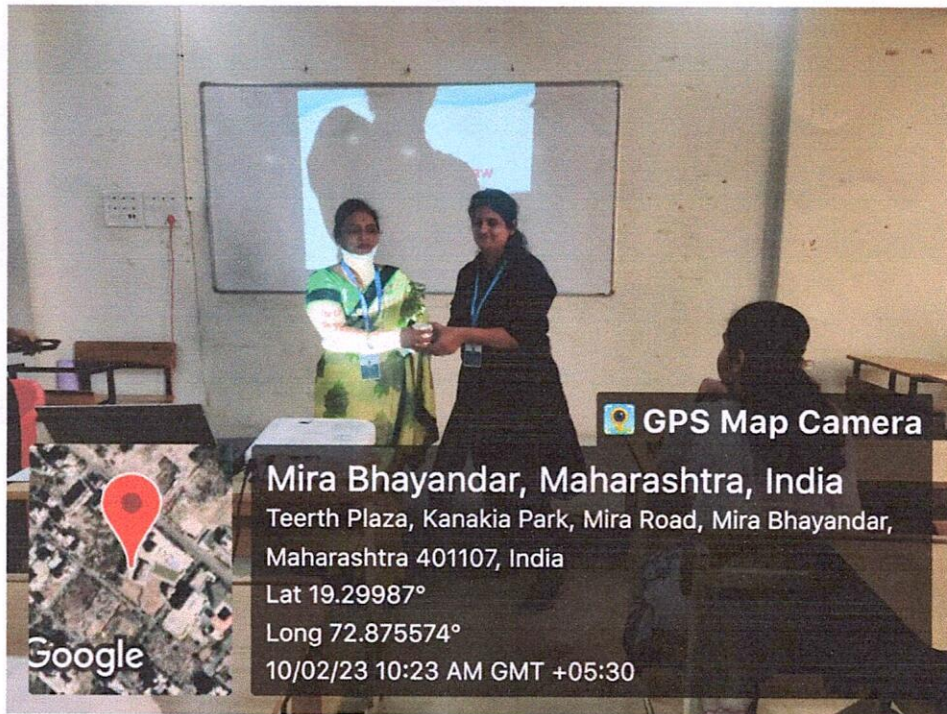

SHREE L. R. TIWARI DEGREE COLLEGE

(Arts | Commerce | Science)

Approved by Government of Maharashtra & Affiliated to University of Mumbai

Mira Bhayandar, Maharashtra, India

Teerth Plaza, Kanakia Park, Mira Road, Mira Bhayandar,
Maharashtra 401107, India

Lat 19.29987°

Long 72.875574°

10/02/23 10:23 AM GMT +05:30