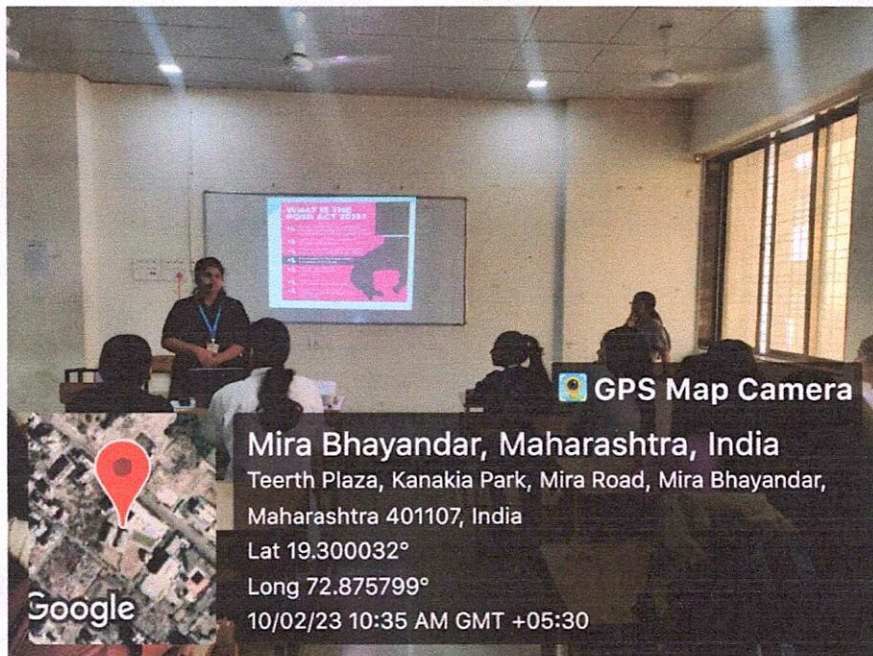

SHREE L. R. TIWARI DEGREE COLLEGE

(Arts | Commerce | Science)

Approved by Government of Maharashtra & Affiliated to University of Mumbai

📍 Shree.L.R.Tiwari Educational Campus, Mira Road (E), Thane-401107, Maharashtra.