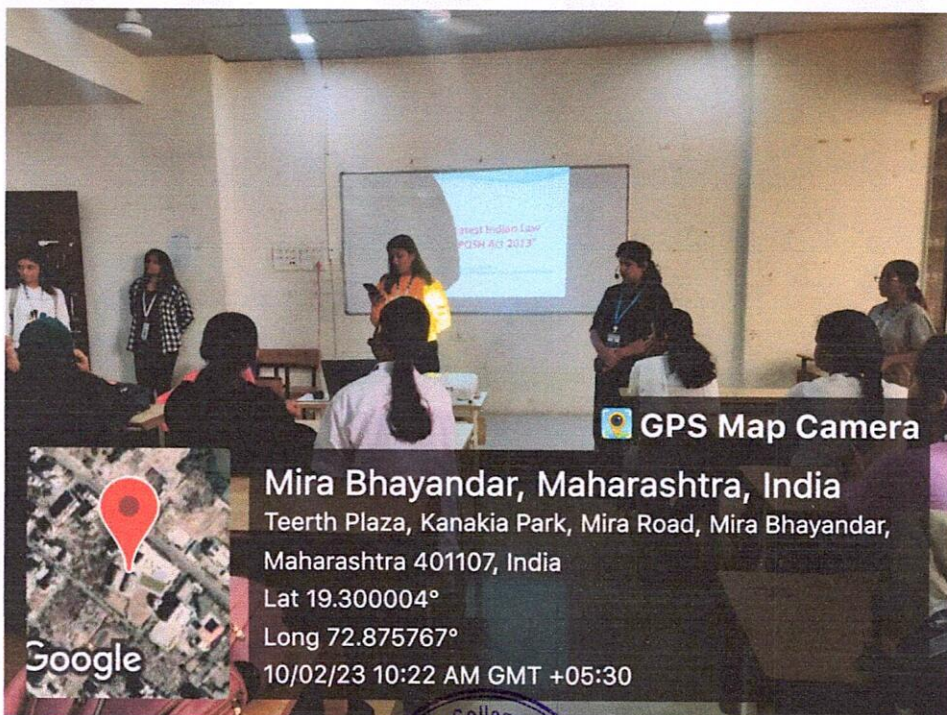

Mira Bhayandar, Maharashtra, India

Teerth Plaza, Kanakia Park, Mira Road, Mira Bhayandar,
Maharashtra 401107, India

Lat 19.300004°

Long 72.875767°

10/02/23 10:22 AM GMT +05:30