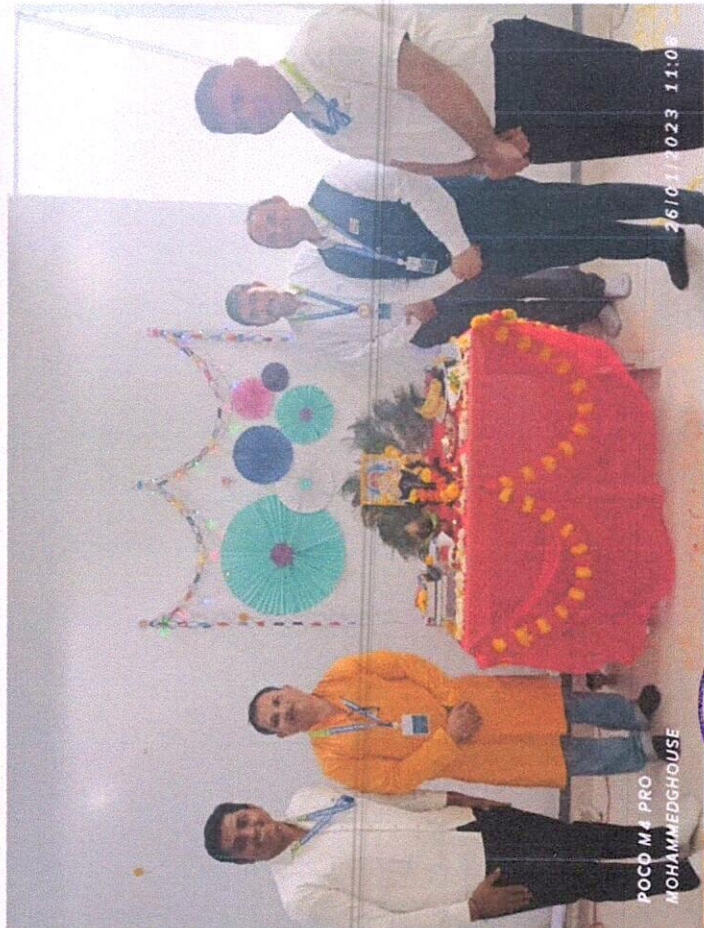

26/10/2023 11:09

POC'D M & PRO MOHAMMEDSHOHSE

26/10/2023

POC'D M & PRO MOHAMMEDSHOHSE