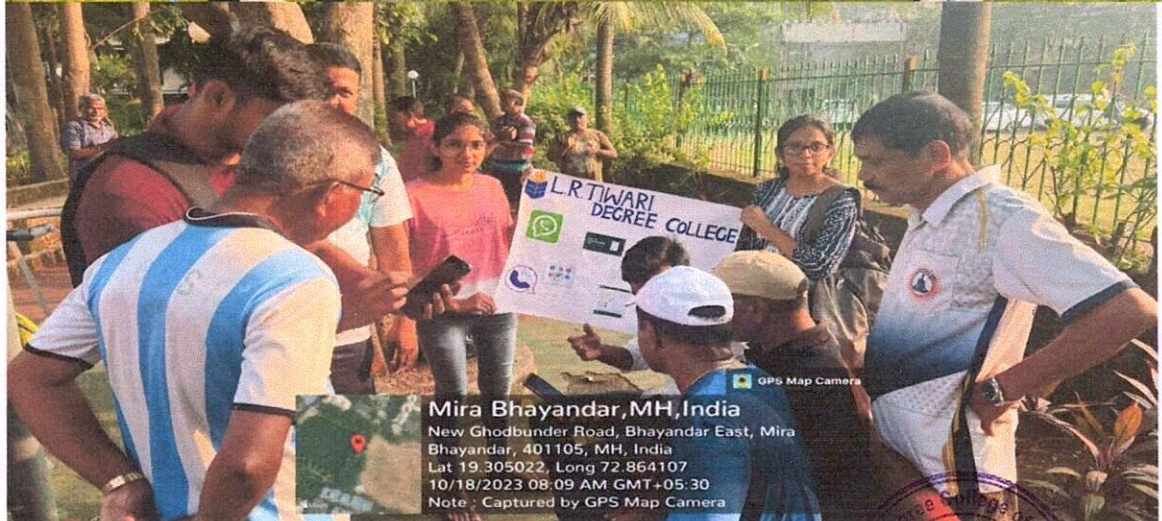

Mira Bhayandar, MH, India

Shiv Sena Gali, Mira Road East, Mira Bhayandar,
401107, MH, India
Lat 19.296104, Long 72.876438
10/16/2023 08:21 AM GMT+05:30
Note : Captured by GPS Map Camera

Mira Bhayandar, MH, India

New Ghodbunder Road, Bhayandar East, Mira
Bhayandar, 401105, MH, India
Lat 19.305022, Long 72.864107
10/18/2023 08:09 AM GMT+05:30
Note : Captured by GPS Map Camera