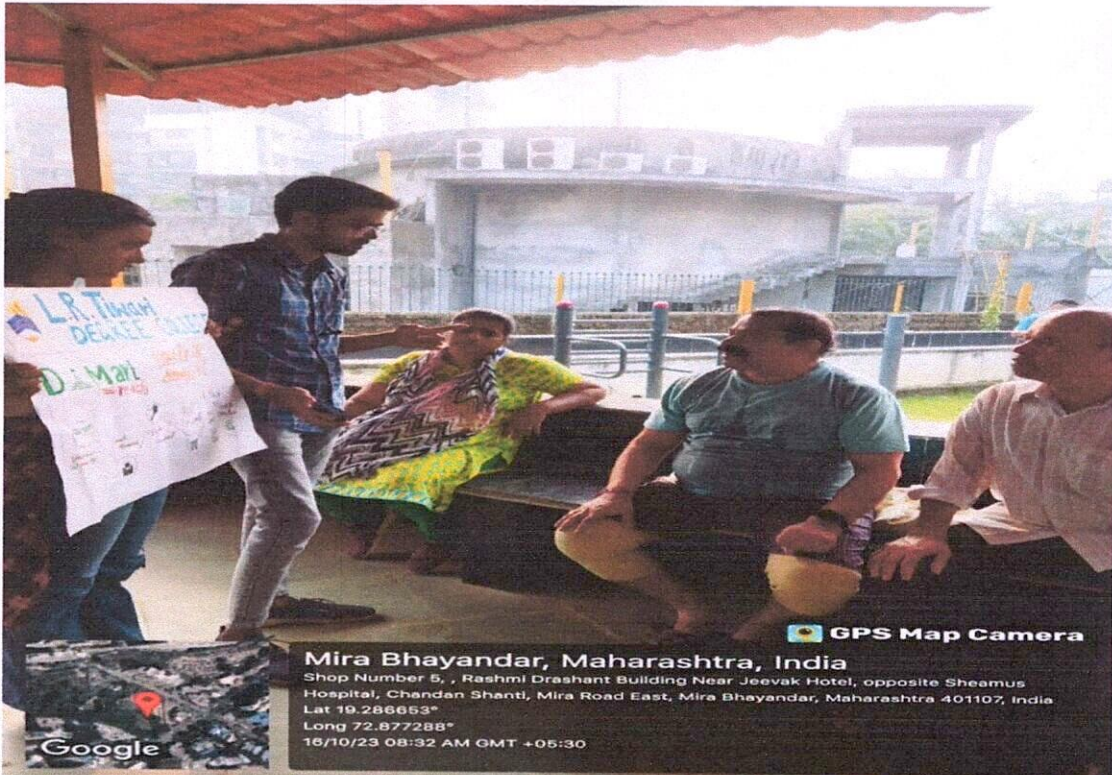

GPS Map Camera

Mira Bhayandar, Maharashtra, India

Shop Number 5, , Rashmi Drashant Building Near Jeevak Hotel, opposite Sheamus Hospital, Chandan Shanti, Mira Road East, Mira Bhayandar, Maharashtra 401107, India
Lat 19.286653°
Long 72.877288°
16/10/23 08:32 AM GMT +05:30

Google