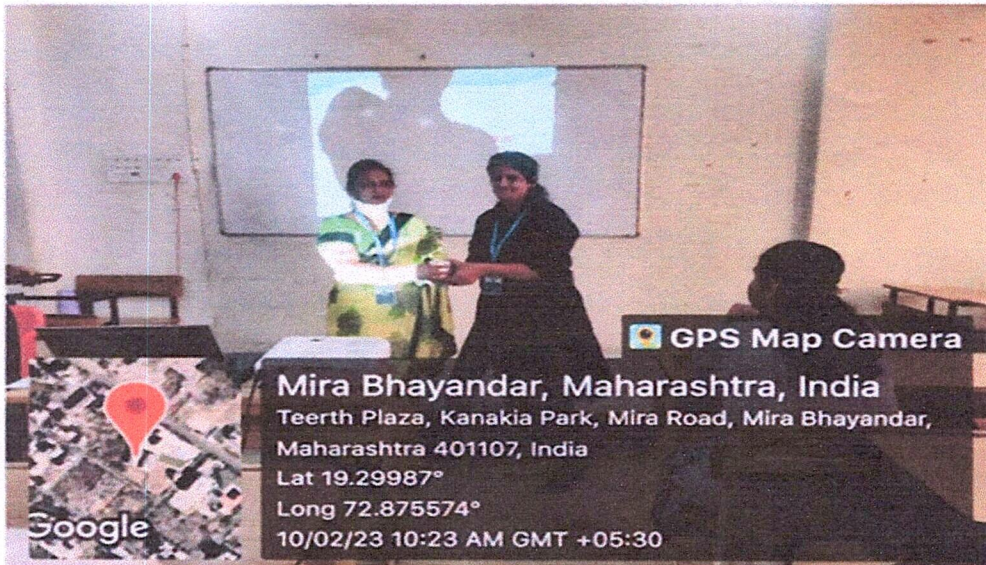

#### Geo Tagged Photos of the Programs conducted under Internal Complaints Committee

\*Posh –Act 2013 Orientation Seminar under Internal Complaints committee for the academic year 2022-23.

10<sup>th</sup> February 2023