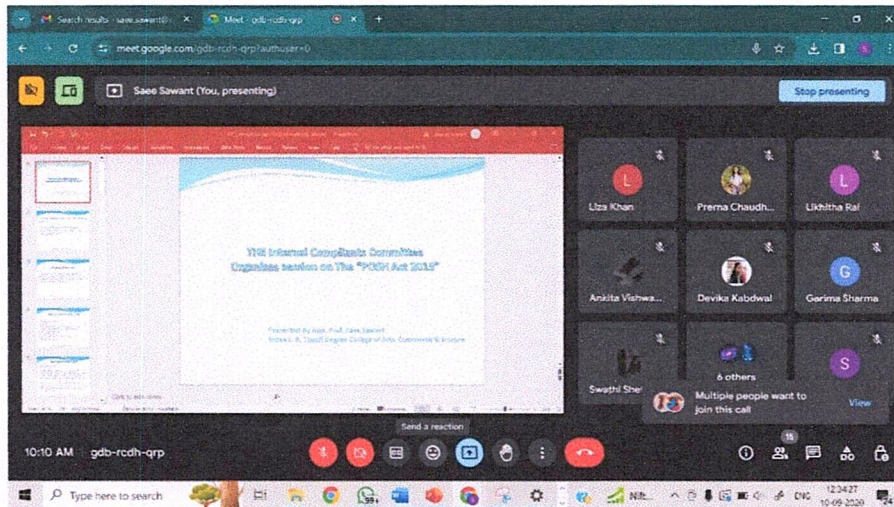

*Orientation of Internal Complaints Committee for the academic year 2020-21

10th September 2020:

[Signature]
I/C Principal
Shree L. R. Tiwari Degree College of Arts, Comm. & Sci.
Kanakia Park, Mira Road (East),
Dist. Thane - 401107. Maharashtra