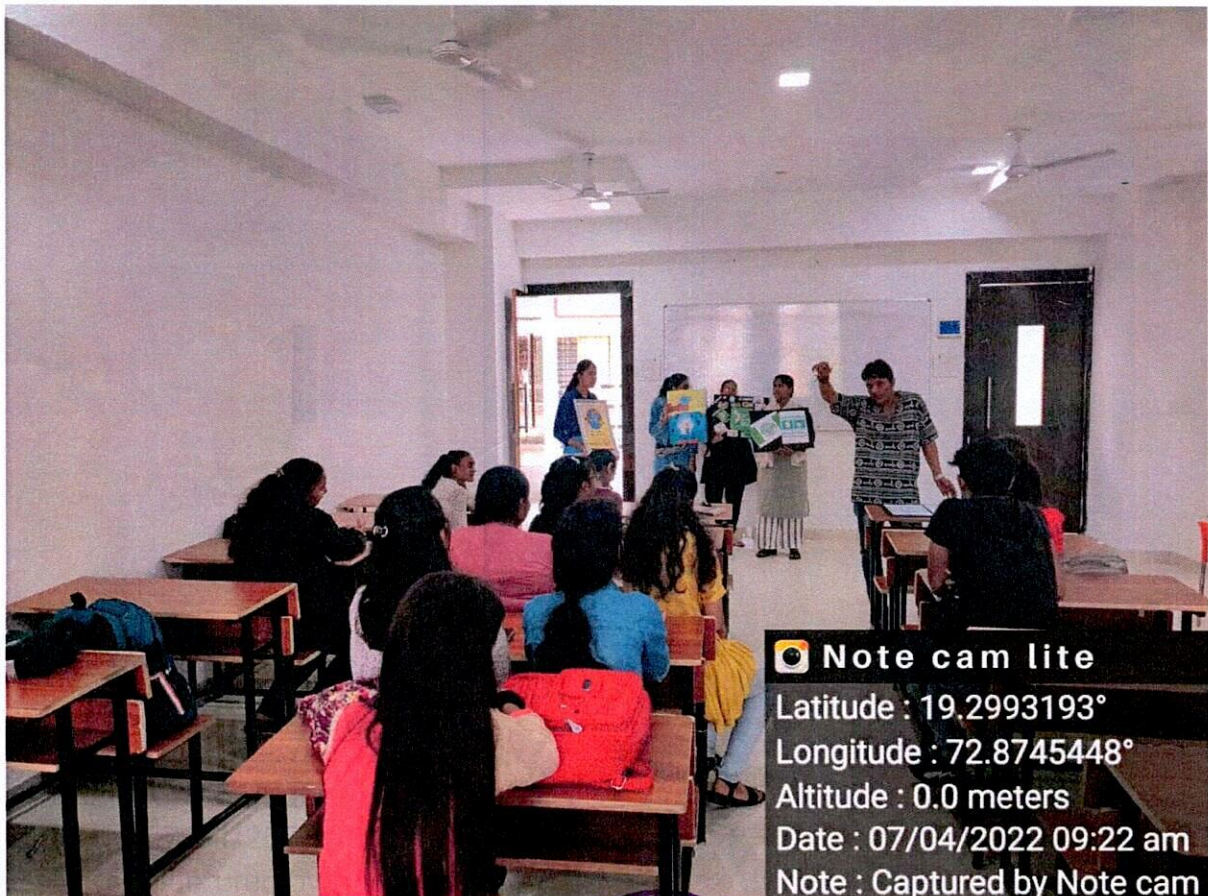

NOTICE

This is to inform to all the students that, A '**Guidance session on Awareness on International Day on plastic ban**' viz. Green Campus committee is being organized for all the students on **Monday, 4th July, 2022 at College Campus, 8:00 AM onwards.**

☎ 1800 210 1002

**Report on 'Guidance session on Awareness on international day
on plastic ban'**
(CONDUCTED BY DEPARTMENT OF BMS)

Date: 4th June, 2022

Report

Guidance session on Awareness on international day on plastic ban was conducted in Shree L.R. Tiwari College for all the students in the College at 08AM. Students made many pictures and posters related with the event. Students describe that Everyday millions of plastic bags get disposed of, and without active people like yourself getting involved, the future is going to be dealing with hundreds of millions of pounds of plastic bags clogging oceans, rivers, and the world at large. The problem has reached such proportions that what was once clean sand on the beaches of the world are now being found to be made of composites of natural substances and garbage plastic. The event concluded with questions by the students.