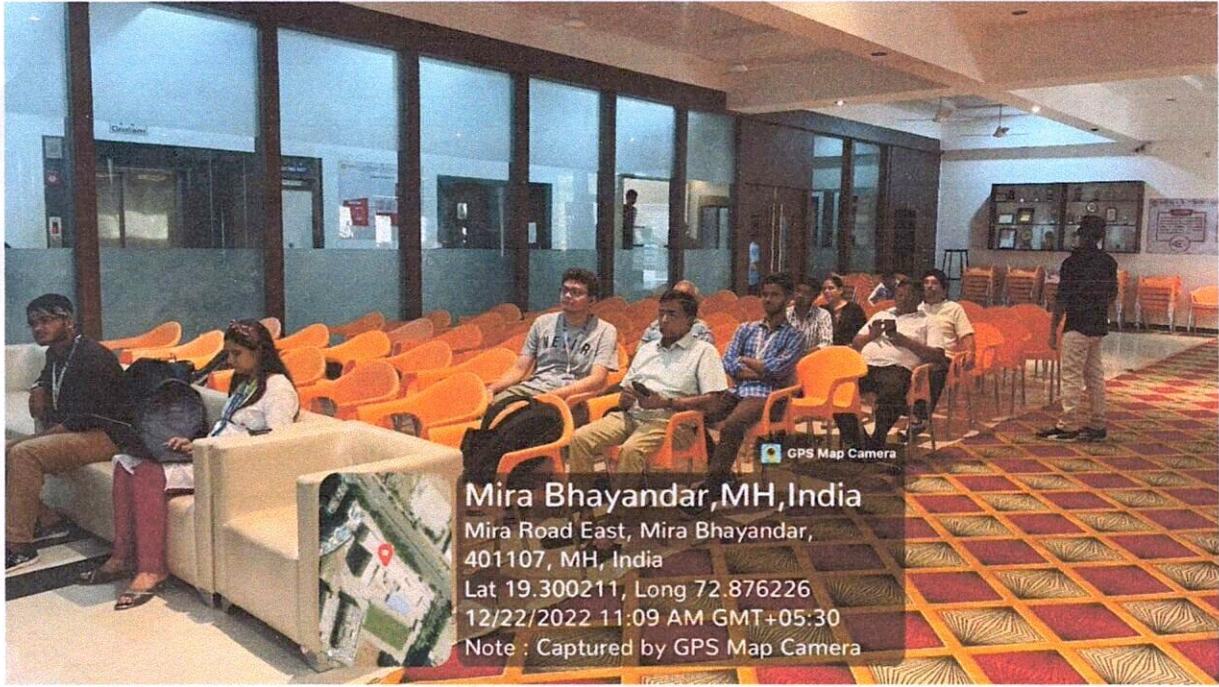

SHREE L. R. TIWARI DEGREE COLLEGE

(Arts | Commerce | Science)

Approved by Government of Maharashtra & Affiliated to University of Mumbai

Department of B.Sc Computer Science, Information Technology and Data Science

"Social Outreach Program"

Opportunity to learn

Whatsapp   Facebook   Gpay/Paytm   Youtube/Smart TV   Basics of Smart phone   Gmail

Sr. no	Name of the participants	Contact number	Address	Available on dates
1	Syed Atique	7278677790	~~7201~~ Ideal tower Mira	
2.	Ashwini S Pillai	8848433804	JP North Garden City	
3.	Aiman Sayed	9715999317	Queens Park.	20
4.	Janhavi Revale	7039620063	Nanghar R (Bny)	21
5.	Jivesh Grawde	8828160038	# Sunder Nagar (Mivokd)	21
6	Pran Shankar Pragyapati	8898789614	Gaurav Residence	20,21,22.
7	Priti pal Singh	8097340847	N.G. Vikas	20,21,22
8	Harpreet Kaur Bannah	8097340847	N.G. Vikas	20,21,22
9	Kalaisekar. Subhish	9892774762	Gcc club	20,21,22

Approved
X
coming
coming
X