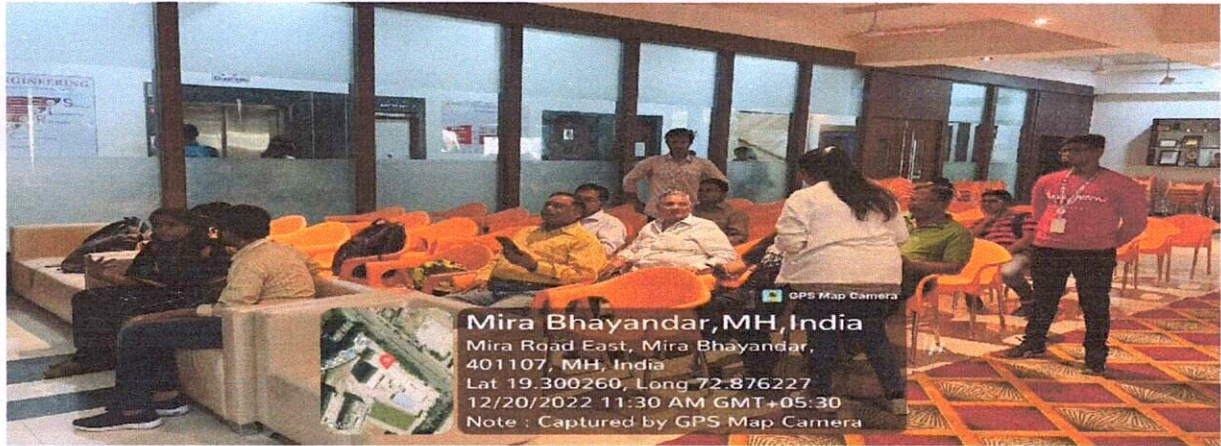

Few Glimpses of Session

Day 1: