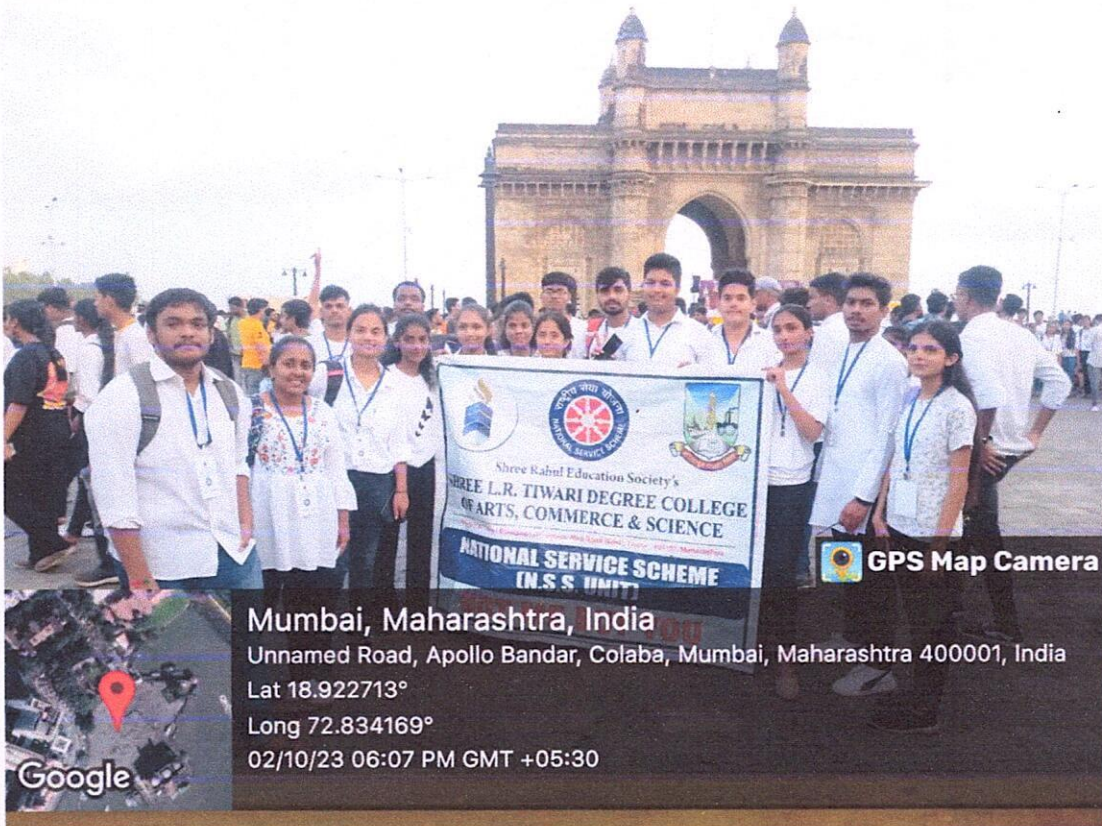

GPS Map Camera

Google

Mumbai, Maharashtra, India

Unnamed Road, Apollo Bandar, Colaba, Mumbai, Maharashtra 400001, India

Lat 18.922713°

Long 72.834169°

02/10/23 06:07 PM GMT +05:30