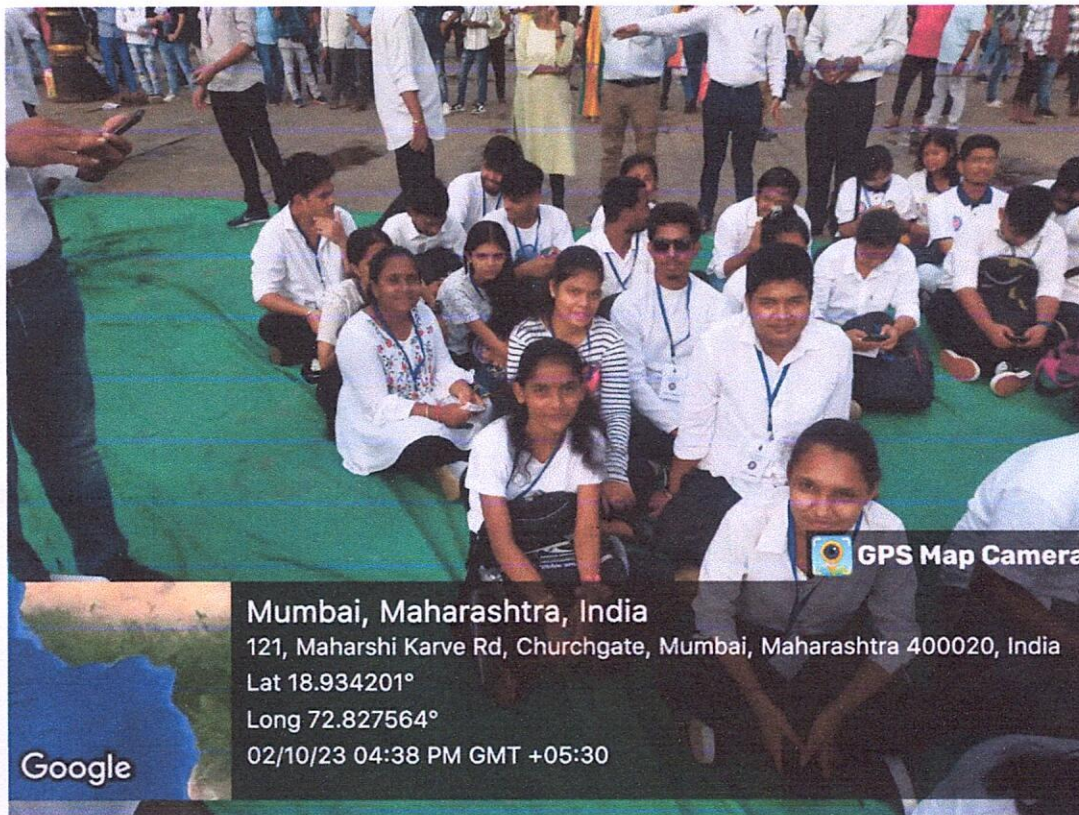

Mumbai, Maharashtra, India
121, Maharshi Karve Rd, Churchgate, Mumbai, Maharashtra 400020, India
Lat 18.934201°
Long 72.827564°
02/10/23 04:38 PM GMT +05:30

Google