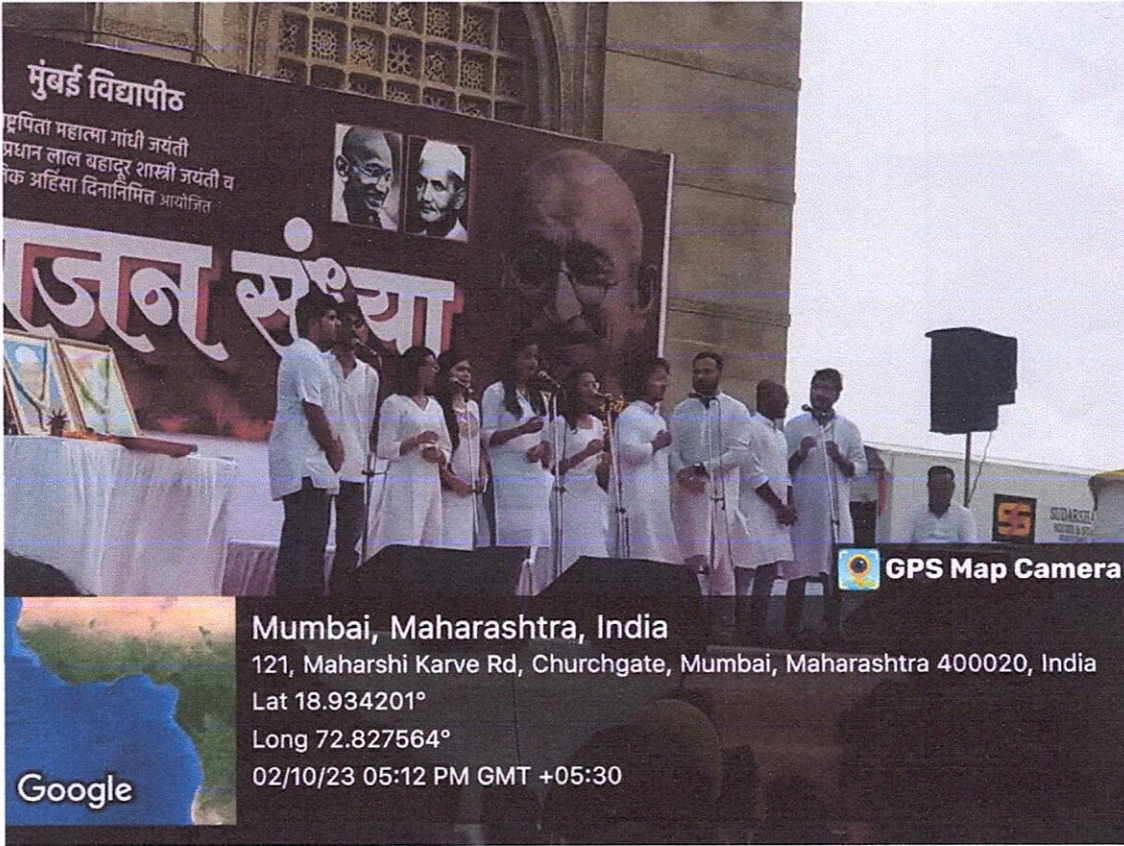

Shree Rahul Education Society's (Regd.)

SHREE L. R. TIWARI DEGREE COLLEGE

(Arts | Commerce | Science) Approved By Government of Maharashtra & Affiliated To University Of Mumbai | Recognized Under Section 2(f) of the UGC Act 1956 | ISO Certified 9001: 2015 | Hindi Linguistic Minority Institution | COLLEGE CODE : 1064

GPS Map Camera