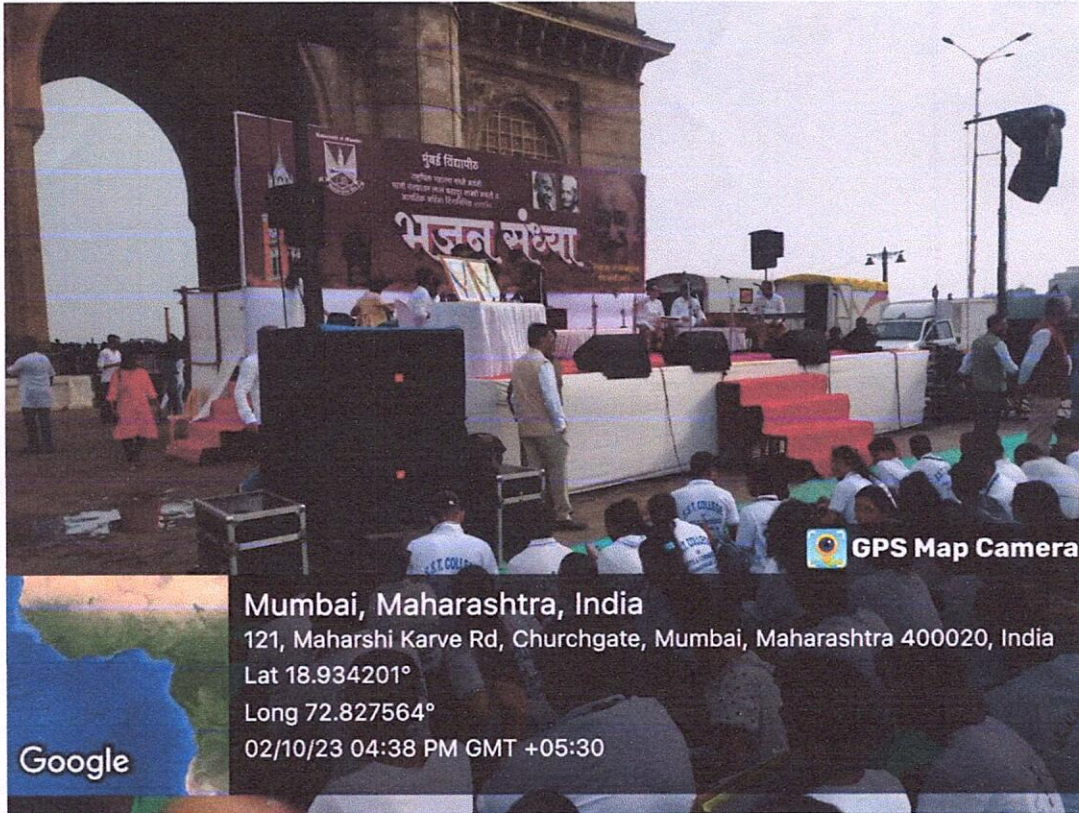

Shree Rahul Education Society's (Regd.)

SHREE L. R. TIWARI DEGREE COLLEGE

(Arts | Commerce | Science) Approved By Government of Maharashtra & Affiliated To University Of Mumbai | Recognized Under Section 2(f) of the UGC Act 1956 | ISO Certified 9001: 2015 | Hindi Linguistic Minority Institution | COLLEGE CODE : 1064

Mumbai, Maharashtra, India
121, Maharshi Karve Rd, Churchgate, Mumbai, Maharashtra 400020, India
Lat 18.934201°
Long 72.827564°
02/10/23 04:38 PM GMT +05:30

Google