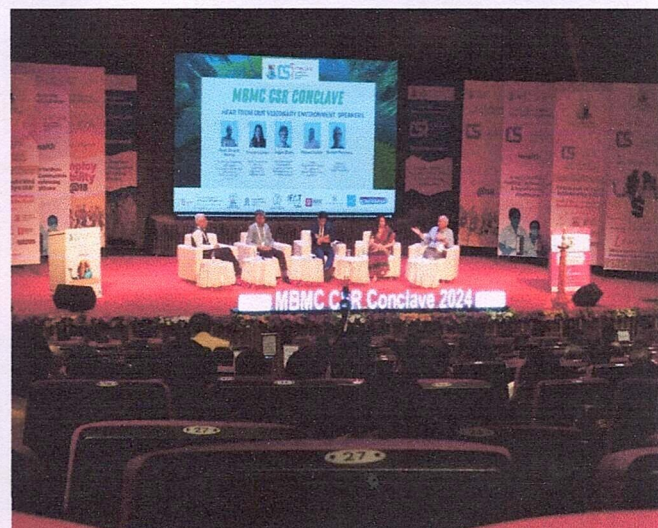

SHREE L. R. TIWARI DEGREE COLLEGE

(Arts | Commerce | Science) Approved By Government of Maharashtra & Affiliated To University Of Mumbai | Recognized Under Section 2(f) of the UGC Act 1956 | ISO Certified 9001: 2015 | Hindi Linguistic Minority Institution | COLLEGE CODE : 1064

GLIMPSE OF THE EVENT

CSR ENCLAVE