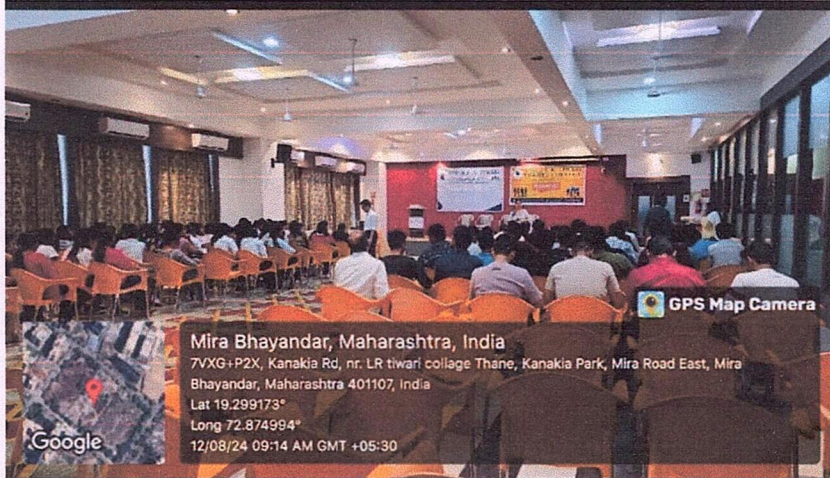

GPS Map Camera

Mira Bhayandar, Maharashtra, India
7VXG+P2X, Kanakia Rd, nr. LR tiwari collage Thane, Kanakia Park, Mira Road East, Mira Bhayandar, Maharashtra 401107, India
Lat 19.299173°
Long 72.874994°
12/08/24 09:14 AM GMT +05:30

Google