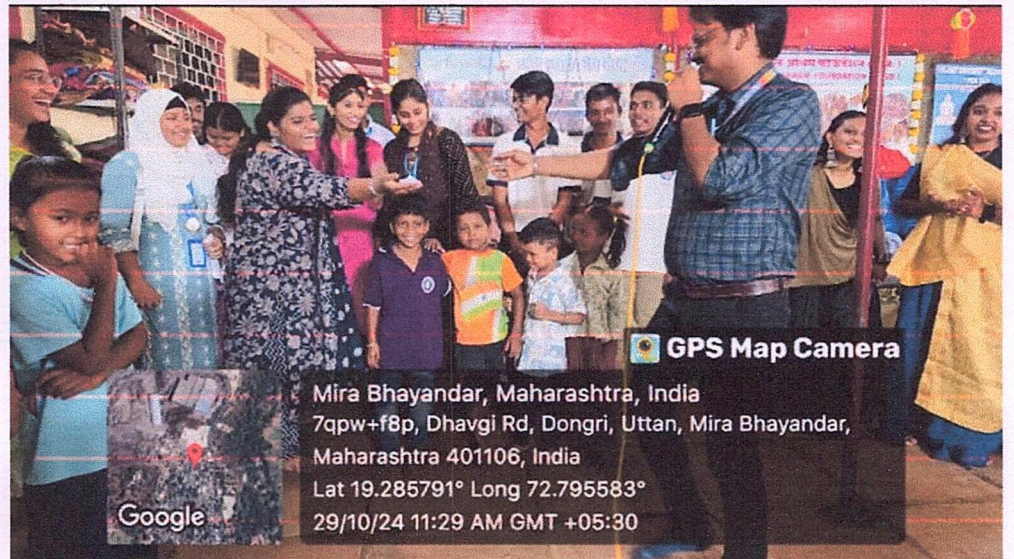

SHREE L. R. TIWARI DEGREE COLLEGE

(Arts | Commerce | Science) Approved By Government of Maharashtra & Affiliated To University Of Mumbai | Recognized Under Section 2(f) of the UGC Act 1956 | ISO Certified 9001: 2015 | Hindi Linguistic Minority Institution | COLLEGE CODE : 1064

GLIMPSE OF THE EVENT

OLD AGE HOME