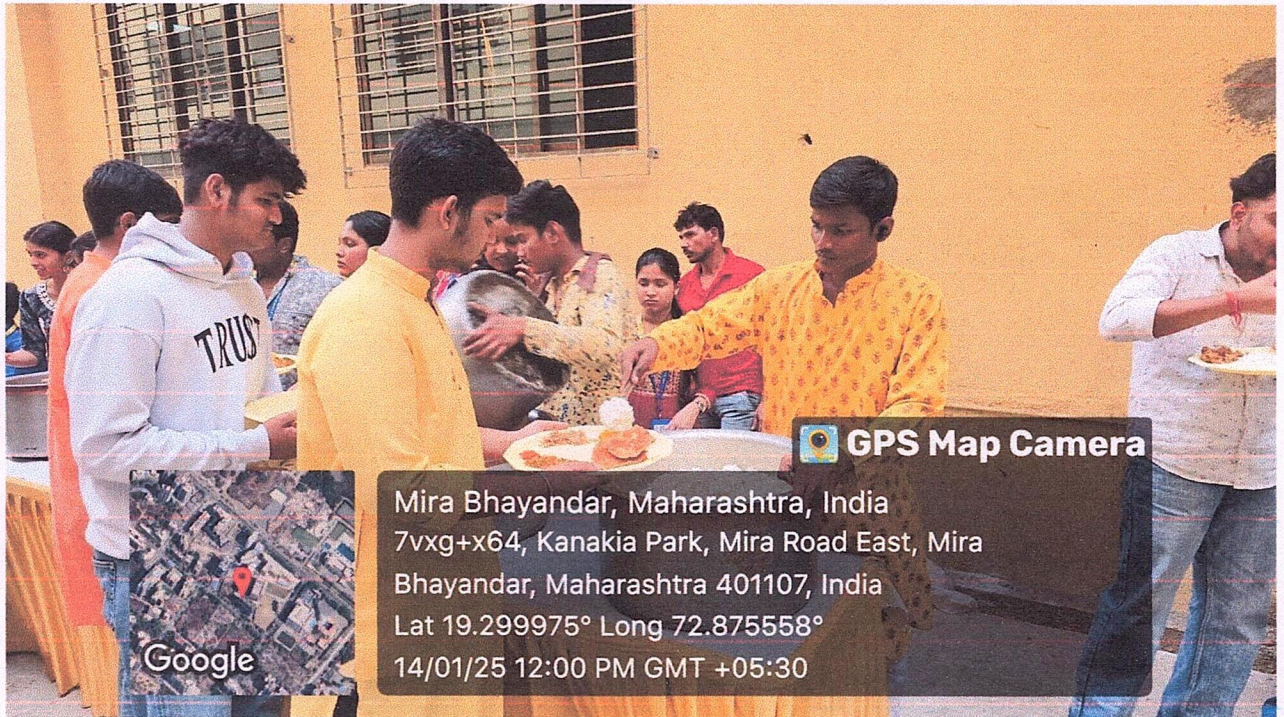

SHREE L. R. TIWARI DEGREE COLLEGE

(Arts | Commerce | Science) UGC Recognition under sec 2(f) of the UGC Act 1956 | Approved by Government of Maharashtra | NAAC Accredited with Grade 'A' (1st Cycle) |
Affiliated to University of Mumbai | College Code - 1064 | ISO Certified 9001:2015 | Hindi Linguistic Minority institution

GPS Map Camera

Mira Bhayandar, Maharashtra, India
7vxg+x64, Kanakia Park, Mira Road East, Mira
Bhayandar, Maharashtra 401107, India
Lat 19.299975° Long 72.875558°
14/01/25 12:00 PM GMT +05:30

Google