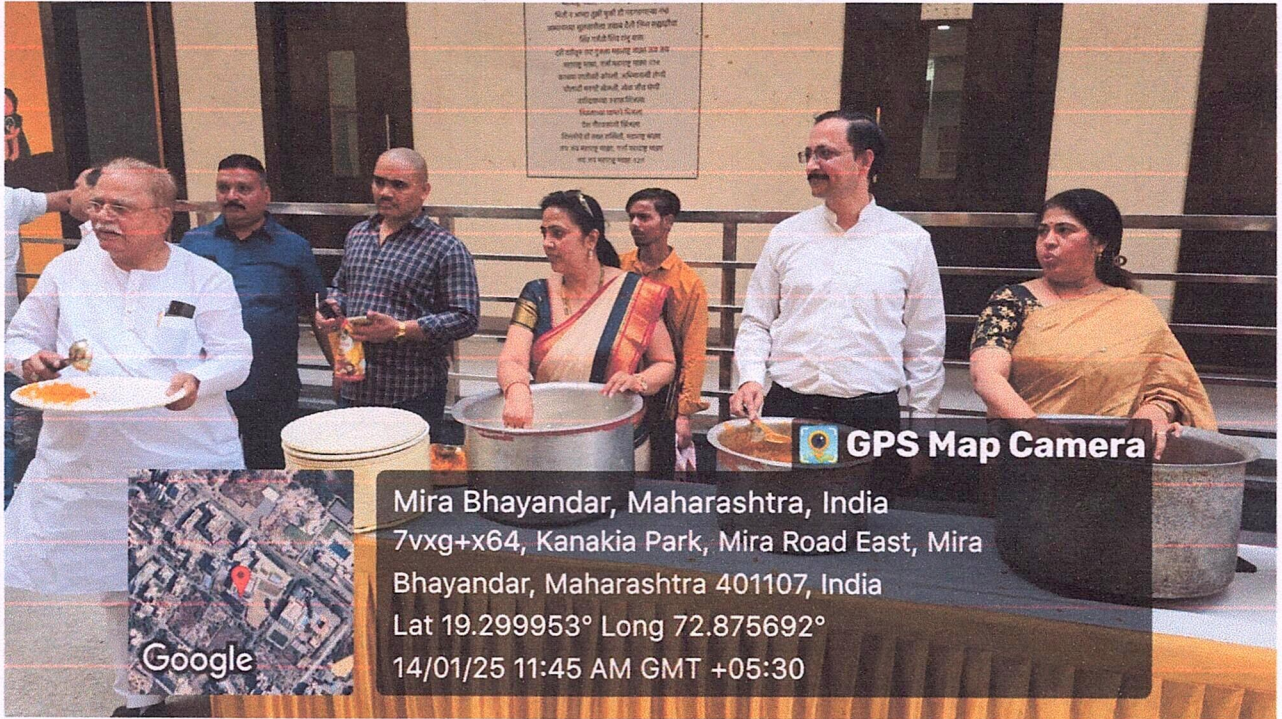

SHREE L. R. TIWARI DEGREE COLLEGE

(Arts | Commerce | Science) UGC Recognition under sec 2(f) of the UGC Act 1956 | Approved by Government of Maharashtra | NAAC Accredited with Grade 'A' (1st Cycle) | Affiliated to University of Mumbai | College Code - 1064 | ISO Certified 9001:2015 | Hindi Linguistic Minority institution

Shree Rahul Education Society's (Regd.)

Date: - 14th Jan, 2025

Glimpses of the Event